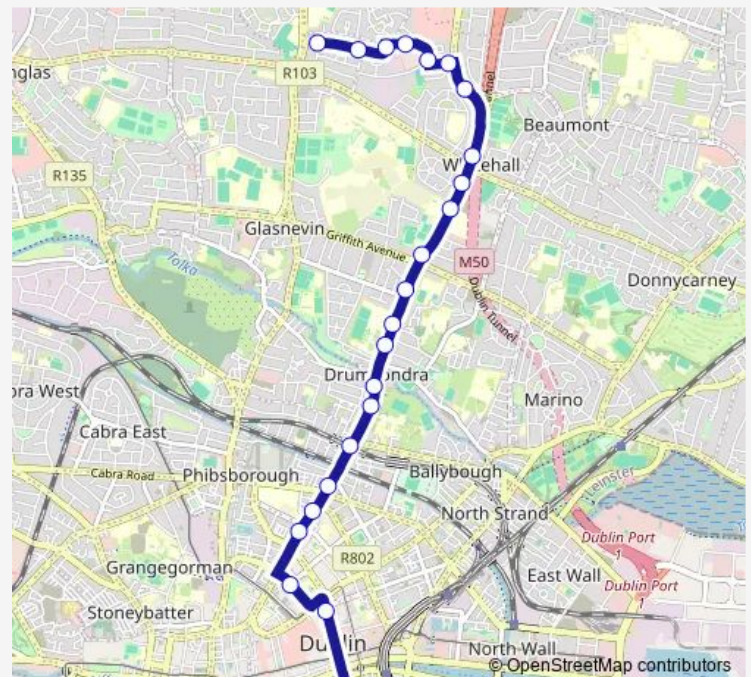

### Direction

Shaw Street — Shanard Avenue

24 stops

[Open route schedule](#)

Shaw Street

Westmoreland Street

O'Connell Street Upper

Parnell Square West

### Route schedule

Shaw Street — Shanard Avenue

Monday 06:30-23:30

Tuesday 06:30-23:30

Wednesday 06:30-23:30

Thursday 06:30-23:30

Friday 06:30-23:30

Saturday 06:30-23:30

### Route info

Direction: Shaw Street

Stops: 24

Trip Duration: 0 hour 41 min

1 — Sandymount - O'Connell Street - Santry

Shanard Road

Shanowen Avenue

Shanard Avenue

**Direction**

Shanard Avenue — Shaw Street

25 stops

[Open route schedule](#)

Shanard Avenue

Shanliss Road

Oldtown Road

Shanliss Drive