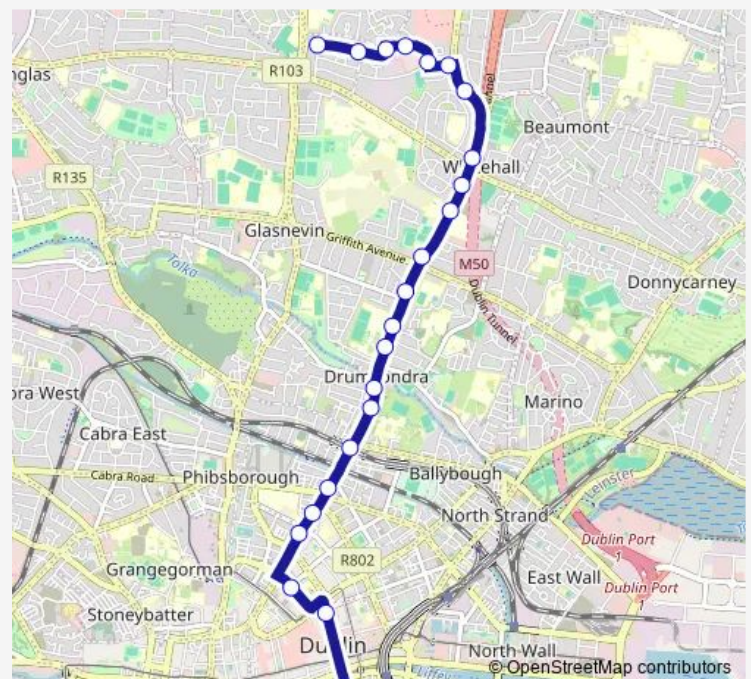

Shanowen Road

Shanliss Road

Shanliss Drive

Route schedule

Shaw Street — Shanard Avenue

Monday 06:30-23:30

Tuesday 06:30-23:30

Wednesday 06:30-23:30

Thursday 06:30-23:30

Friday 06:30-23:30

Saturday 06:30-23:30

Sunday 09:00-23:30

Route info

Direction: Shaw Street

Stops: 24

Trip Duration: 0 hour 28 min

1 — Sandymount - O'Connell Street - Santry

Shanard Road

Shanowen Avenue

Shanard Avenue

Direction

Shanard Avenue — Shaw Street

25 stops

[Open route schedule](#)

Shaw Street

Route schedule

Shanard Avenue — Shaw Street

Monday 06:30-23:30

Tuesday 06:30-23:30

Wednesday 06:30-23:30

Thursday 06:30-23:30

Friday 06:30-23:30