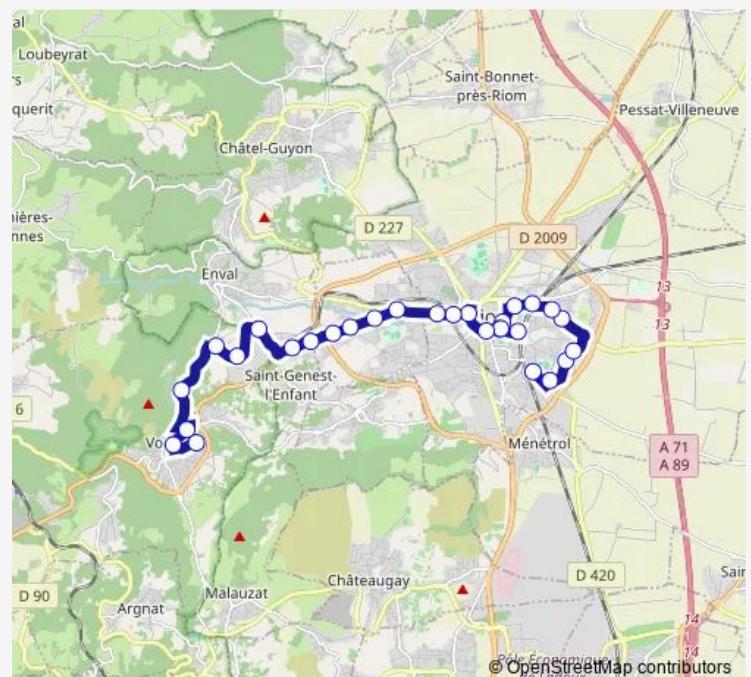

### Route schedule

Emile Pons — Gustave Roghi

Monday 06:29-19:29

Tuesday 06:29-19:29

Wednesday 06:29-19:29

Thursday 06:29-19:29

Friday 06:29-19:29

Saturday 06:59-18:29

### Route info

Direction: Emile Pons

Stops: 29

Trip Duration: 0 hour 40 min

1 — RLV Ligne 1 Sept22

Les Gardelles

Les Redadoux

Montel