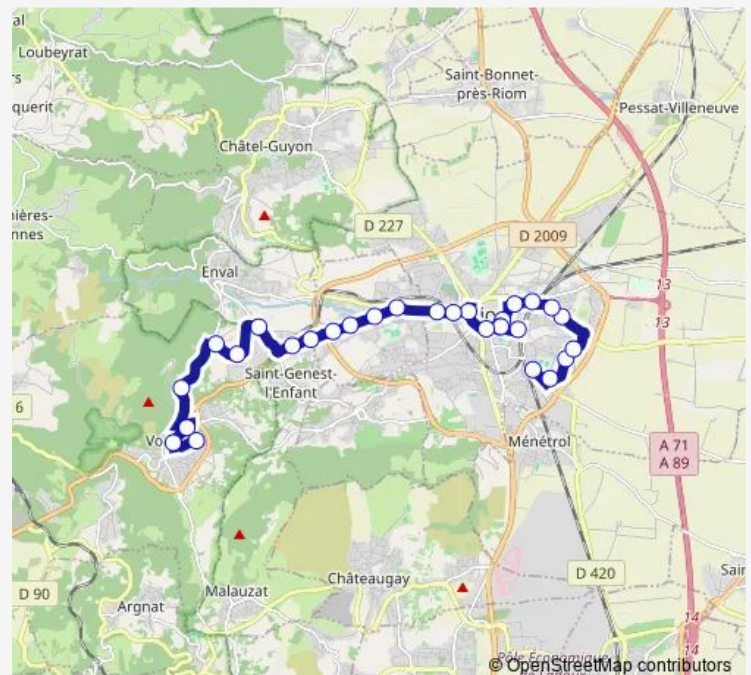

Direction

Emile Pons — Gustave Roghi

29 stops

[Open route schedule](#)

Emile Pons

La Varenne

Collège Jean Vilar

Salvador Allende

Espace Mozac

Route schedule

Emile Pons — Gustave Roghi

Monday	06:29-19:29
Tuesday	06:29-19:29
Wednesday	06:29-19:29
Thursday	06:29-19:29
Friday	06:29-19:29
Saturday	06:59-18:29
Sunday	—

Route info

Direction: Emile Pons

Stops: 29

Trip Duration: 0 hour 40 min

1 — RLV Ligne 1 Sept22

Les Gardelles

Les Redadoux

Montel

Crouzol

Le Lac

La Rivaux

Pont Chaput

Gustave Roghi

Direction

Gustave Roghi — Emile Pons

32 stops

[Open route schedule](#)

Gustave Roghi