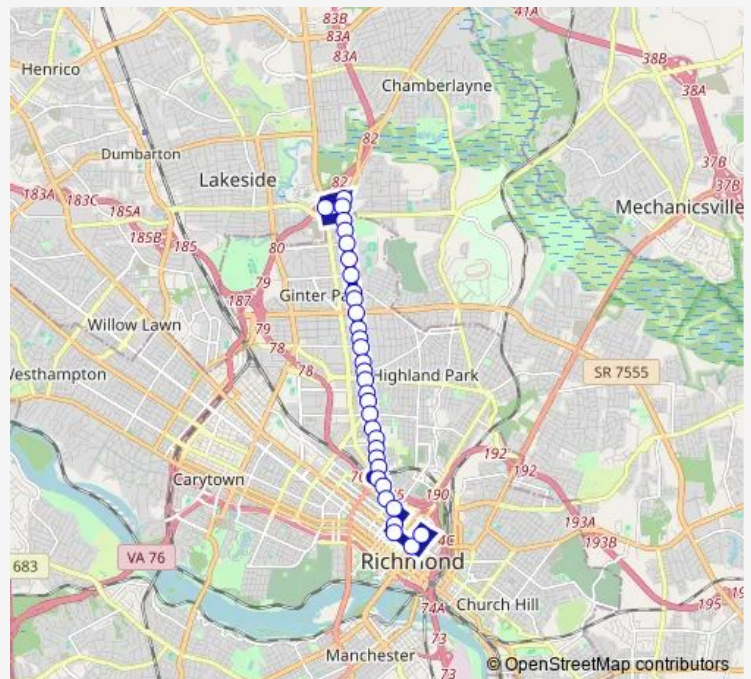

Chamberlayne + Brookland Park Boulevard

Chamberlayne + Hammond

Chamberlayne + Edgehill

Chamberlayne + Overbrook

Route schedule

Chamberlayne + Brook Hill Azalea Shopping Center —
 Transfer Station BAY G

Monday 04:39-23:24

Tuesday 04:39-23:24

Wednesday 04:39-23:24

Thursday 04:39-23:24

Friday 04:39-23:24

Saturday 06:15-23:30

Sunday 06:00-23:00

Route info

Direction: Chamberlayne + Brook Hill Azalea Shopping
 Center

Stops: 34

Trip Duration: 0 hour 27 min

1 — Chamberlayne/Downtown

Chamberlayne + Sledd

Chamberlayne + Tazewell

Chamberlayne + School

Chamberlayne + Fritz

Chamberlayne + Mitchell

Direction

Transfer Station BAY G — Chamberlayne + Brook Hill
Azalea Shopping Center

32 stops

[Open route schedule](#)

Transfer Station BAY G

8TH + Clay

8TH + Marshall

Broad & 7th