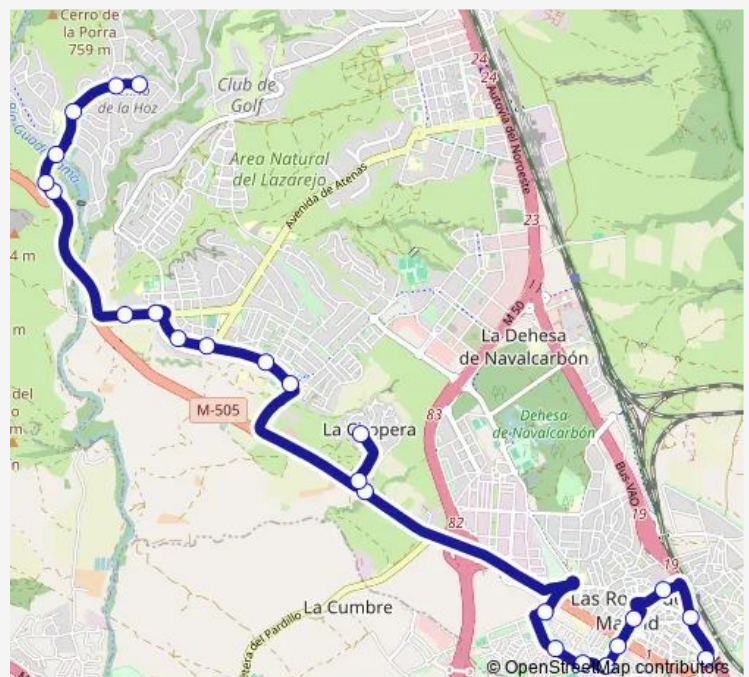

Friday 05:00-20:45

Saturday 05:45-20:45

Sunday 05:45-20:45

**Route info**

Direction: Ctra.Majadahonda-Biblioteca

Stops: 24

Trip Duration: 0 hour 21 min

1 — LAS Rozas-Urbanización Molino DE LA Hoz

C°real-Zona Escolar

C°real-Cetrería

C°real-Águila Real

**Direction**

C°real-Águila Real — Ctra.Majadahonda-Biblioteca

22 stops

[Open route schedule](#)

C°real-Águila Real

Aristóteles-Av.Atenas

Aristóteles-Centro DE Salud

Aristóteles-Polideportivo

Chueca-Valera

Guridi-Urb.La Chopera

Ctra.M505-Urb.La Chopera

Av.Gerard Nevers-Ctra.M505

Comunidad LA Rioja-Pza.Francia

## Route info

Direction: C°real-Águila Real

Stops: 22

Trip Duration: 0 hour 27 min

1 Bus time schedules and route maps are available in an offline PDF at [busmaps.com](https://busmaps.com). Use the [busmaps.com](https://busmaps.com) website to see live bus times, train schedule or subway schedule, and step-by-step directions for all public transit in Majadahonda