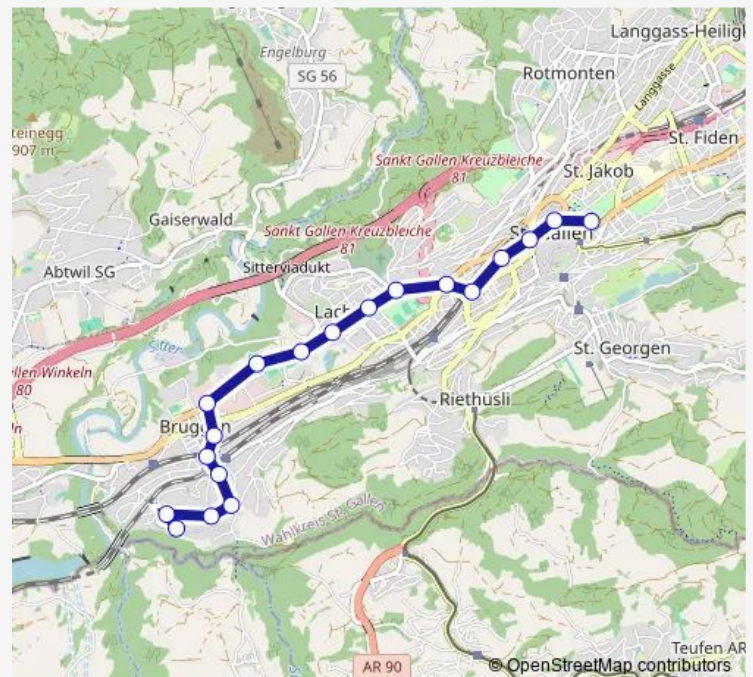

Bus 1 B 1

[Go to website](#)

Direction

St. Gallen, Wolfganghof — St. Gallen, Theater

19 stops

[Open route schedule](#)

- St. Gallen, Wolfganghof
- St. Gallen, Aetschberg
- St. Gallen, Boppartshof
- St. Gallen, Schlössli
- St. Gallen, Haggen
- St. Gallen, Gröblistrasse
- St. Gallen, Moosweiher
- St. Gallen Bruggen, Erlachstr.
- St. Gallen, Lerchenfeld
- St. Gallen, Schönenwegen
- St. Gallen, Waldau
- St. Gallen, Lachen
- St. Gallen, Stahl KV-Schule
- St. Gallen, Rosenbergstrasse
- St. Gallen, St.Leonhard
- St. Gallen, Bahnhof
- St. Gallen, Poststrasse
- St. Gallen, Marktplatz Bohl
- St. Gallen, Theater

Route schedule

St. Gallen, Wolfganghof — St. Gallen, Theater

Monday	19:33
Tuesday	19:33
Wednesday	19:33
Thursday	19:33
Friday	19:33
Saturday	—
Sunday	—

Route info

Direction: St. Gallen, Wolfganghof

Stops: 19

Trip Duration: 0 hour 20 min

1 — B 1

BusMaps

Direction

St. Gallen, Wolfganghof — St. Gallen, Theater

19 stops

[Open route schedule](#)

St. Gallen, Wolfganghof

Route info

Direction: St. Gallen, Wolfganghof

Stops: 19

Trip Duration: 0 hour 20 min

1 Bus time schedules and route maps are available in an offline PDF at busmaps.com. Use the busmaps.com website to see live bus times, train schedule or subway schedule, and step-by-step directions for all public transit in Sankt Gallen