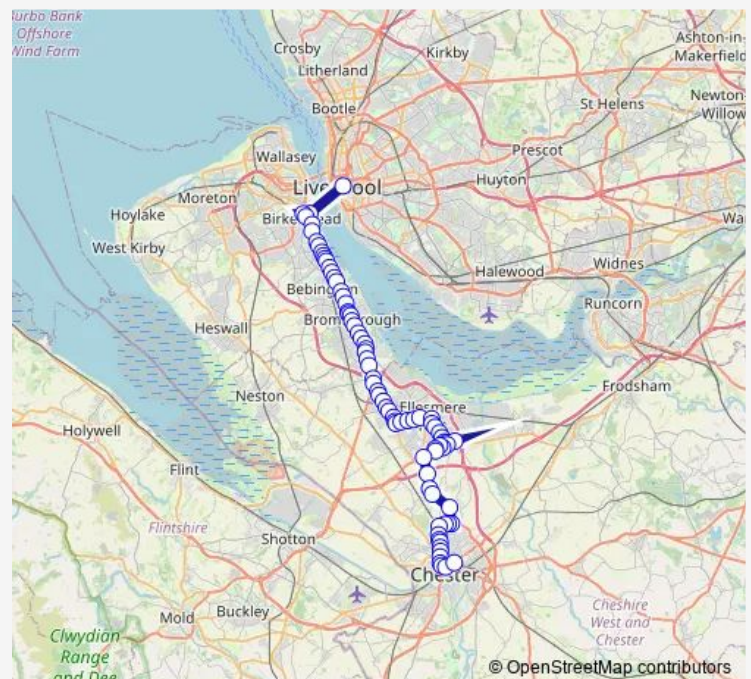

Bus 1 Chester Bus Interchange - Liverpool Sir Thomas Street

[Go to website](#)

Direction

Whitechapel — Chester Bus Interchange

75 stops

[Open route schedule](#)

- Whitechapel
- Hinson Street
- Birkenhead Bus Station
- Grange Road East
- Campbeltown Road
- Turbine Road
- St Pauls Road
- Bedford Place
- The Hawthornes
- Knowsley Road
- Platt Grove
- Hassal Road
- Earl Street
- Beaconsfield Road
- Portbury Close
- Shore Drive
- Pool Lane
- Port Causeway
- Magazine Road
- Spital Road
- Croft Avenue East

Route schedule

Whitechapel — Chester Bus Interchange

Monday	19:00-22:50
Tuesday	19:00-22:50
Wednesday	19:00-22:50
Thursday	19:00-22:50
Friday	19:00-22:50
Saturday	19:28-22:55
Sunday	18:44-22:50

Route info

Direction: Whitechapel

Stops: 75

Trip Duration: 1 hour 25 min

1 — Chester Bus Interchange - Liverpool Sir Thomas Street

Stanhope Drive

High Street

New Chester Road

Woodyear Road