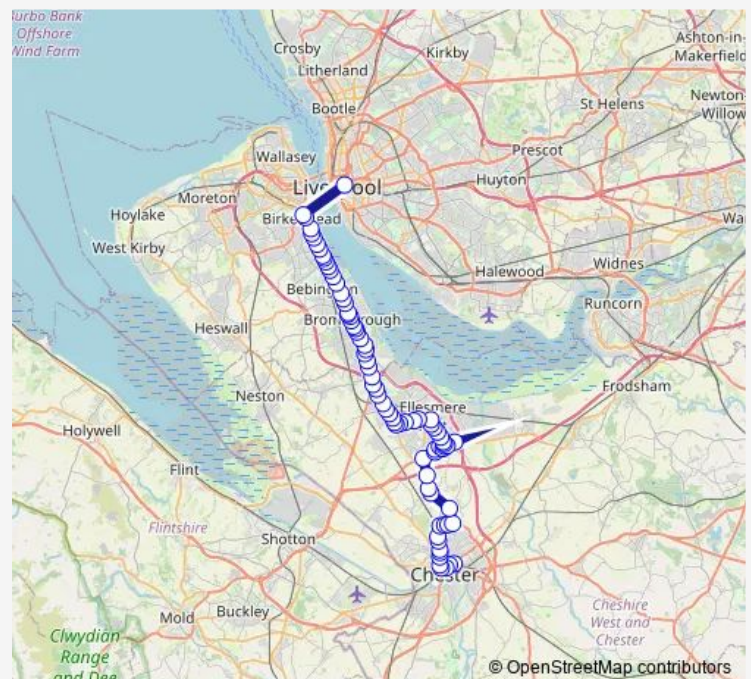

### Direction

Whitechapel — Chester Bus Interchange

75 stops

[Open route schedule](#)

- Whitechapel
- Hinson Street
- Birkenhead Bus Station
- Grange Road East
- Campbeltown Road
- Turbine Road
- St Pauls Road
- Bedford Place
- The Hawthornes
- Knowsley Road
- Platt Grove
- Hassal Road
- Earl Street
- Beaconsfield Road
- Portbury Close
- Shore Drive
- Pool Lane
- Port Causeway
- Magazine Road
- Spital Road
- Croft Avenue East

### Route schedule

Whitechapel — Chester Bus Interchange

Monday	19:00-22:50
Tuesday	19:00-22:50
Wednesday	19:00-22:50
Thursday	19:00-22:50
Friday	07:05-22:50
Saturday	18:55-22:55
Sunday	18:44-22:50

### Route info

Direction: Whitechapel

Stops: 75

Trip Duration: 1 hour 24 min

1 — Chester Bus Interchange - Liverpool Sir Thomas Street

BusMaps

Stanhope Drive

High Street