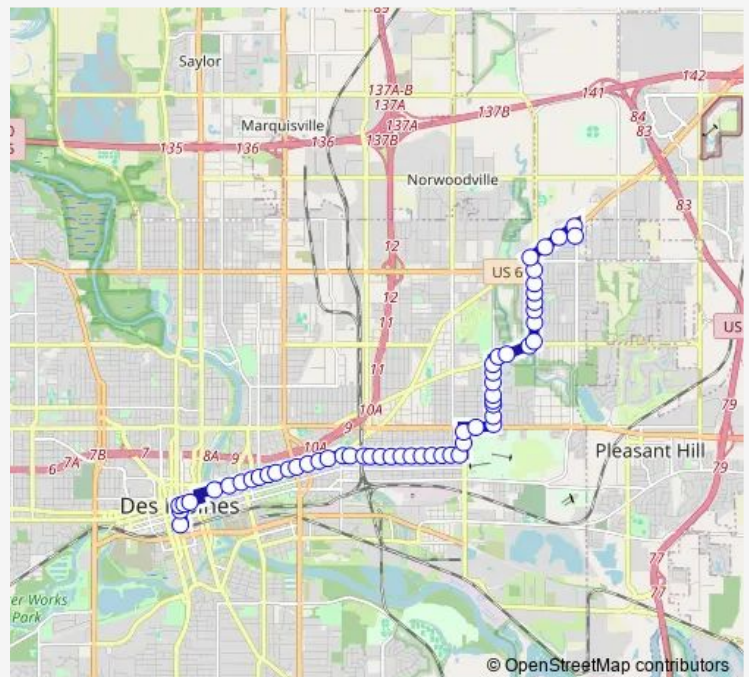

E 33rd ST / #2004, Dsm

E 33rd ST / E Jefferson Ave, Dsm

E 33rd ST / E Washington Ave, Dsm

E 33rd ST / Indianapolis Ave, Dsm

E 33rd ST / Cleveland Ave, Dsm

Route schedule

E 42nd ST / Hubbell AVE (MID-Block), Dsm — Platform G

Monday 04:45-23:08

Tuesday 04:45-23:08

Wednesday 04:45-23:08

Thursday 04:45-23:08

Friday 04:45-23:08

Saturday 22:09

Sunday 07:12

Route info

Direction: E 42nd ST / Hubbell AVE (MID-Block), Dsm

Stops: 57

Trip Duration: 0 hour 28 min

1 — Fairgrounds

E 33rd ST / Dubuque Ave, Dsm

E 33rd ST / Mahaska Ave, Dsm

E 33rd ST / E University Ave, Dsm

E University AVE / E 32nd ST, Dsm

E 30th ST / Walker ST, Dsm

E 30th ST / Lyon ST, Dsm

E Grand AVE / E 30th ST (FAR-Side), Dsm

E Grand AVE / E 29th ST, Dsm

E Grand AVE / E 28th ST, Dsm

E Grand AVE / E 27th ST, Dsm

E Grand AVE / E 26th ST, Dsm