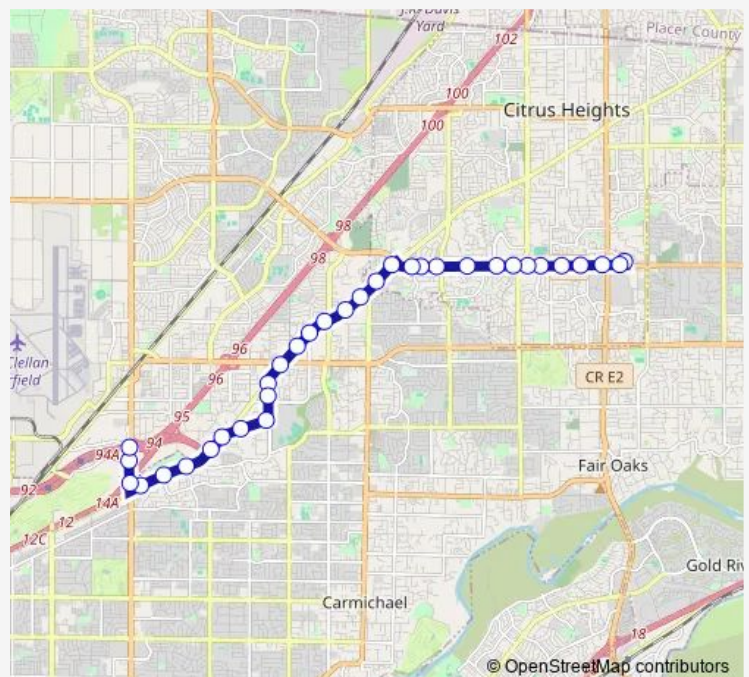

Auburn Blvd & Garfield AVE (Eb)

Auburn Blvd & Garfield AVE (Eb)

Auburn Blvd & Manzanita AVE (Eb)

Auburn Blvd & Shadow LN-1 (Eb)

Auburn Blvd & Shadow LN-2 (Eb)

Route schedule

Watt AVE & I-80 LRT (Sb) — Arcadia DR & Greenback LN (Sb)

Monday 05:34-21:49

Tuesday 05:34-21:49

Wednesday 05:34-21:49

Thursday 05:34-21:49

Friday 05:34-21:49

Saturday 06:36-22:06

Sunday 06:36-21:06

Route info

Direction: Watt AVE & I-80 LRT (Sb)

Stops: 34

Trip Duration: 0 hour 36 min

1 — Greenback

Greenback LN & Desimone (Eb)

Greenback LN & Park Oaks DR (Eb)

Greenback LN & Dewey DR (Eb)

Greenback LN & Hilltree AVE (Eb)

Sunrise Blvd & Greenback LN (Nb)

Arcadia DR & Greenback LN (Sb)

Direction

Arcadia DR & Greenback LN (Sb) — Watt AVE & I-80 LRT (Nb)

33 stops

[Open route schedule](#)

Arcadia DR & Greenback LN (Sb)

Greenback LN & Arcadia DR (Wb)