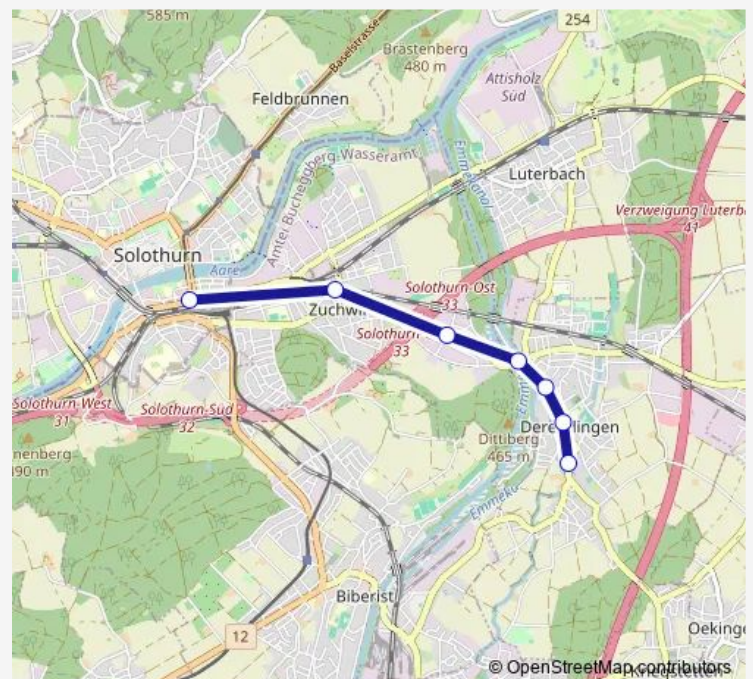

### Direction

Solothurn, Hauptbahnhof — Derendingen, Mühle

7 stops

[Open route schedule](#)

Solothurn, Hauptbahnhof

Zuchwil, Kornfeld

Zuchwil, Langfeld

Derendingen, Kreuzplatz

### Route schedule

Solothurn, Hauptbahnhof — Derendingen, Mühle

Monday 06:32

Tuesday 06:32

Wednesday 06:32

Thursday 06:32

Friday 06:32

Saturday —

### Route info

Direction: Solothurn, Hauptbahnhof

Stops: 7

Trip Duration: 0 hour 8 min

## Route info

Direction: Derendingen, Mühle

Stops: 7

Trip Duration: 0 hour 11 min