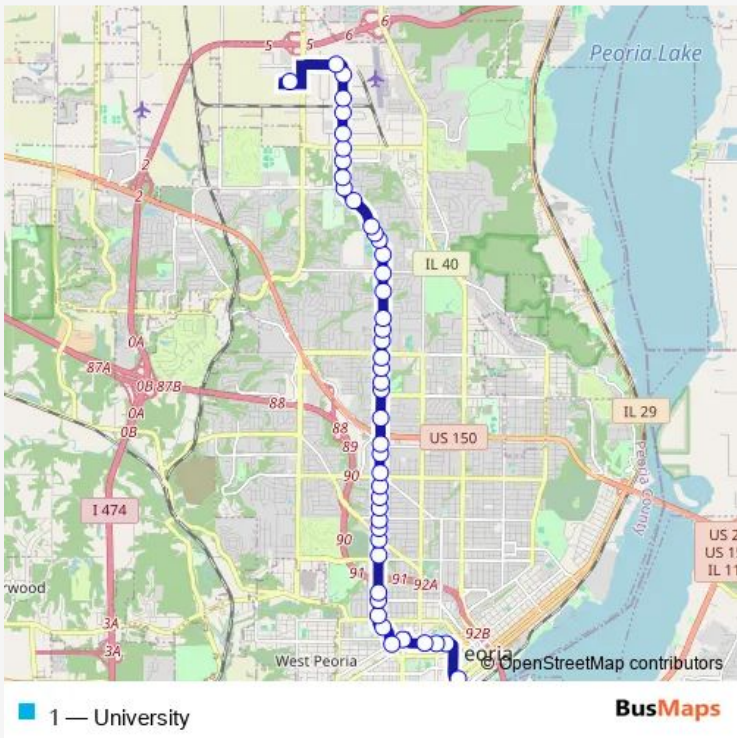

**Direction**  
 Citylink Transit Center — Wal-Mart on Allen  
 45 stops  
[Open route schedule](#)

- Citylink Transit Center
- OSF Ipmr
- Hightower and King
- Shipman St
- Moss and Garfield
- Moss and University
- University and St James
- University and Main
- University and Colombia Terrace
- University and Armstrong
- University and Nebraska
- University and Gale
- University and Nowland
- University and McClure
- University and Gift
- University and Wilcox
- University and Maragrett
- University and Forest Hill
- University and Merle
- University and Florence
- University and Crestwood

Route schedule  
 Citylink Transit Center — Wal-Mart on Allen

Monday	05:45-23:15
Tuesday	05:45-23:15
Wednesday	05:45-23:15
Thursday	05:45-23:15
Friday	05:45-23:15
Saturday	08:15-21:15
Sunday	09:15-19:15

Route info  
 Direction: Citylink Transit Center  
 Stops: 45  
 Trip Duration: 0 hour 34 min

University and Lake

University and Christine

University and Marelene

University & Glen @ Mcalister's

5000 North University

## Route info

Direction: Wal-Mart on Allen

Stops: 40

Trip Duration: 0 hour 34 min

University and Wilcox

University and Gift

Quest Charter School

University and Nowland