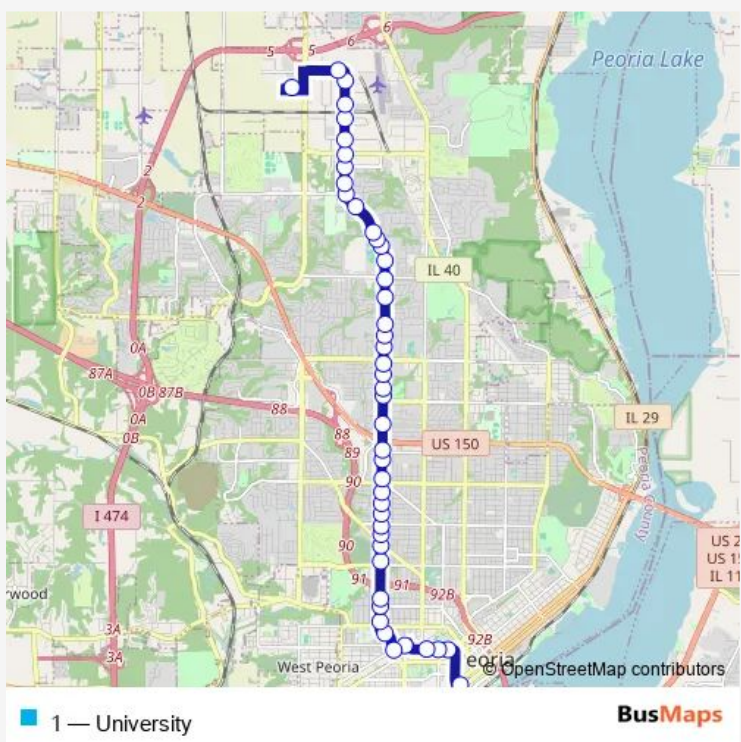

**Direction**  
 Citylink Transit Center — Wal-Mart on Allen  
 45 stops  
[Open route schedule](#)

- Citylink Transit Center
- OSF Ipmr
- Hightower and King
- Shipman St
- Moss and Garfield
- Moss and University
- University and St James
- University and Main
- University and Colombia Terrace
- University and Armstrong
- University and Nebraska
- University and Gale
- University and Nowland
- University and McClure
- University and Gift
- University and Wilcox
- University and Maragrett
- University and Forest Hill
- University and Merle
- University and Florence
- University and Crestwood

Route schedule  
 Citylink Transit Center — Wal-Mart on Allen

Monday	05:45-23:15
Tuesday	05:45-23:15
Wednesday	05:45-23:15
Thursday	05:45-23:15
Friday	05:45-23:15
Saturday	08:15-21:15
Sunday	09:15-19:15

Route info  
 Direction: Citylink Transit Center  
 Stops: 45  
 Trip Duration: 0 hour 34 min

University and Lake

University and Christine

University and Marelene

University & Glen @ Mcalister's

5000 North University

## Route info

Direction: Wal-Mart on Allen

Stops: 40

Trip Duration: 0 hour 34 min

University and Wilcox

University and Gift

Quest Charter School

University and Nowland