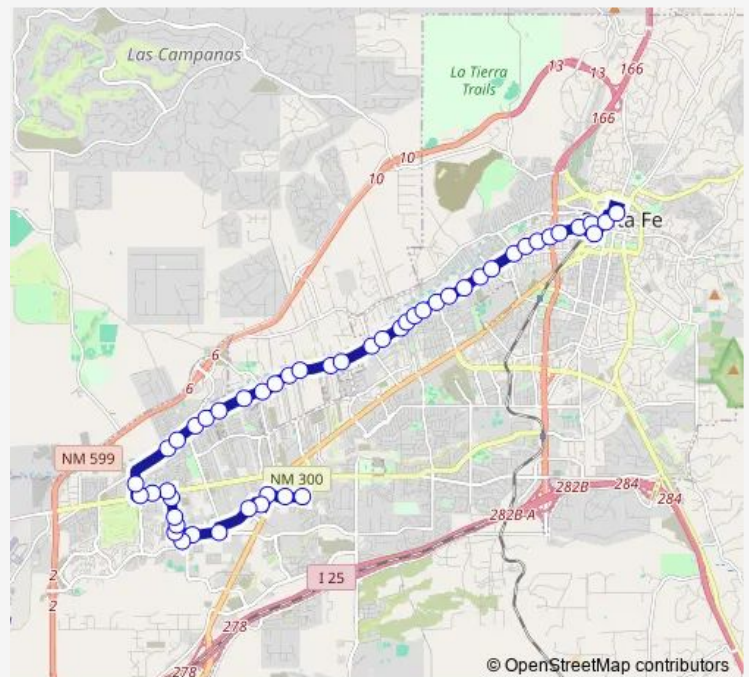

Agua Fria @ Siler Park Lane Ob

Agua Fria @ Siler Ob

Agua Fria @ Henry Lynch Ob

Route schedule

Downtown Transit Center — Santa Fe Place

Monday 08:30-18:30

Tuesday 08:30-18:30

Wednesday 08:30-18:30

Thursday 08:30-18:30

Friday 08:30-18:30

Saturday 08:30-17:30

Sunday 08:30-17:30

Route info

Direction: Downtown Transit Center

Stops: 47

Trip Duration: 0 hour 38 min

1 — Downtown - Agua Fria - Tierra Contenta - Santa Fe Pl **BusMaps**

Agua Fria @ San Ysidro Crossing Ob

Agua Fria @ Rancho de Chavez Ob

Agua Fria @ Village MH Community Ob

Agua Fria @ Lopez Lane Ob

Agua Fria @ Lone Star MH Park Ob

Agua Fria @ Camino De Hermanos Ob

Agua Fria @ Willy Road Ob

Agua Fria @ Jemez Ob

Agua Fria @ Morning Drive Ob

Agua Fria @ Cottonwood Ob

San Felipe @ Airport Road Ob

Airport Road @ Country Club

Airport Road @ Tierra Real OB Rt. 1/IB Rt. 24