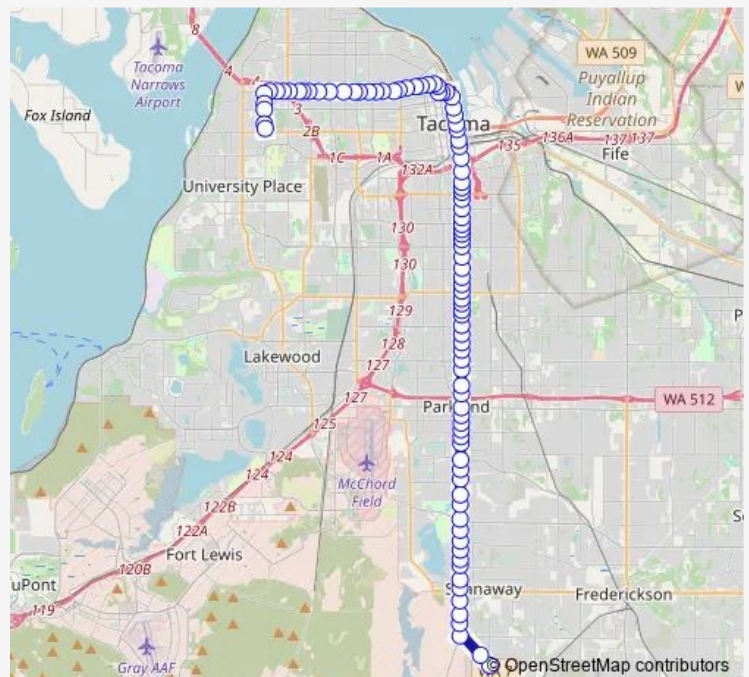

6th Ave & Mullen St

6th Ave & Stevens St

6th Ave & Proctor St

6th Ave & Washington St N

6th Ave & Puget Sound Ave S

6th Ave & Alder St

6th Ave & Pine St

6th Ave & Steele St

6th Ave & State St

6th Ave & Sprague St

6th Ave & Ainsworth St

Route schedule

TCC TC - Zone F — SR 7 & 8th Ave E - Walmart

Monday 04:15-21:45

Tuesday 04:15-21:45

Wednesday 04:15-21:45

Thursday 04:15-21:45

Friday 04:15-21:45

Saturday 04:50-23:45

Sunday 06:30-20:30

Route info

Direction: TCC TC - Zone F

Stops: 92

Trip Duration: 1 hour 29 min

1 — 6th Ave / Pacific Ave

6th Ave & M St

6th Ave & MLK Wy

6th Ave & I St

6th Ave & G St

Tacoma Ave & S 8th St

9th St S & Fawcett Ave

9th St S & Broadway