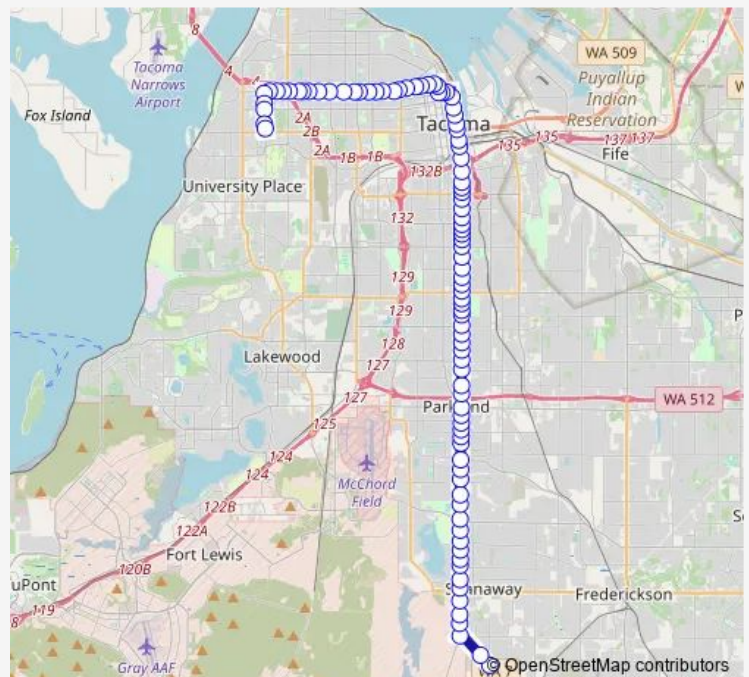

6th Ave & Mildred St

6th Ave & bwtm Mildred & Pearl

6th Ave & Pearl St

6th Ave & Winnifred St

6th Ave & Shirley St

6th Ave & Orchard St

6th Ave & Mullen St

6th Ave & Stevens St

6th Ave & Proctor St

6th Ave & Washington St N

6th Ave & Puget Sound Ave S

6th Ave & Alder St

6th Ave & Pine St

6th Ave & Steele St

6th Ave & State St

6th Ave & Sprague St

6th Ave & Ainsworth St

Route schedule

TCC TC - Zone F — SR 7 & 8th Ave E - Walmart

Monday	04:15-21:45
Tuesday	04:15-21:45
Wednesday	04:15-21:45
Thursday	04:15-21:45
Friday	04:15-21:45
Saturday	04:50-23:45
Sunday	06:30-20:30

Route info

Direction: TCC TC - Zone F

Stops: 92

Trip Duration: 1 hour 17 min

1 — 6th Ave / Pacific Ave

6th Ave & M St

6th Ave & MLK Wy

6th Ave & I St