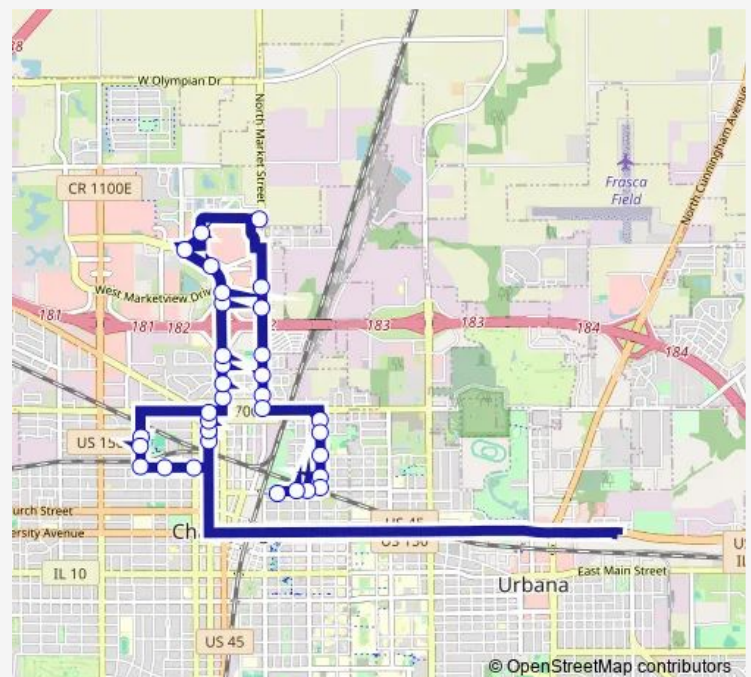

Vine & Harris (NW Corner)

Vine & Elm (SW Corner)

State & Vine (SW Corner)

Randolph & Tremont (East Side)

Randolph & Eureka (East Side)

Randolph & Beardsley (Se)

Randolph & Bradley (SE Corner)

Neil & Garwood (SE Corner)

Neil & Bellefontaine (SE Corner)

Neil & Edgebrook (SE Corner)

Neil & Kenyon (SE Corner)

Neil & Anthony (SE Corner)

Neil & Marketview (SE Corner)

Neil & Center Dr.

Town Center & Neil (SE Corner)

Market Place West (East Side)

Mkt Plc North Ent & Market (Sw)

Market & Marketview (NW Corner)

Barnes & Noble Books (Nw)

Route schedule

Franklin Middle School (East Side) — Washington & Second (SW Far Side)

Monday	13:00-15:05
Tuesday	15:05
Wednesday	15:05
Thursday	15:05
Friday	15:05
Saturday	—
Sunday	—

Route info

Direction: Franklin Middle School (East Side)

Stops: 33

Trip Duration: 0 hour 20 min

1 — Yellow Alternate

Market & Tulip Tree (West Side Shelter)

Market & Tower (West Side)

Market at Bristol Park (NW Corner)