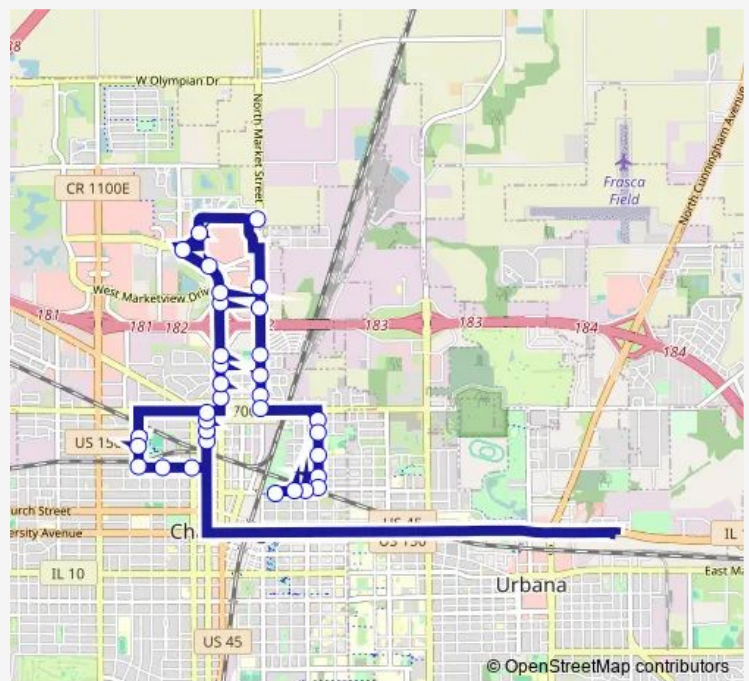

Bus 1 Yellow Alternate Pm

[Go to website](#)

Direction
 Franklin Middle School (East Side) — Washington & Second (SW Far Side)

33 stops

[Open route schedule](#)

- Franklin Middle School (East Side)
- Harris & Harvard (NW Corner)
- Vine & Harris (NW Corner)
- Vine & Elm (SW Corner)
- State & Vine (SW Corner)
- Randolph & Tremont (East Side)
- Randolph & Eureka (East Side)
- Randolph & Beardsley (Se)
- Randolph & Bradley (SE Corner)
- Neil & Garwood (SE Corner)
- Neil & Bellefontaine (SE Corner)
- Neil & Edgebrook (SE Corner)
- Neil & Kenyon (SE Corner)
- Neil & Anthony (SE Corner)
- Neil & Marketview (SE Corner)
- Neil & Center Dr.
- Town Center & Neil (SE Corner)
- Market Place West (East Side)
- Mkt Plc North Ent & Market (Sw)
- Market & Marketview (NW Corner)
- Barnes & Noble Books (Nw)

Route schedule

Franklin Middle School (East Side) — Washington & Second (SW Far Side)

Monday	13:00-15:05
Tuesday	15:05
Wednesday	15:05
Thursday	15:05
Friday	15:05
Saturday	—
Sunday	—

Route info

Direction: Franklin Middle School (East Side)

Stops: 33

Trip Duration: 0 hour 20 min

1 — Yellow Alternate Pm

Market & Tulip Tree (West Side Shelter)

Market & Tower (West Side)

Market at Bristol Park (NW Corner)

Market & Bradley (NW Corner)

Fifth & Beardsley (NW Corner)

Fifth & Eureka (NW Corner)

Fifth & Grove (NW Corner)

Fifth & Columbia (NW Corner)

Fifth & Washington (NW Corner)

Washington & Fourth (NE Corner)

Washington & Phillips (Ne)

Washington & Second (SW Far Side)

1 Bus time schedules and route maps are available in an offline PDF at busmaps.com. Use the busmaps.com website to see live bus times, train schedule or subway schedule, and step-by-step directions for all public transit in Urbana