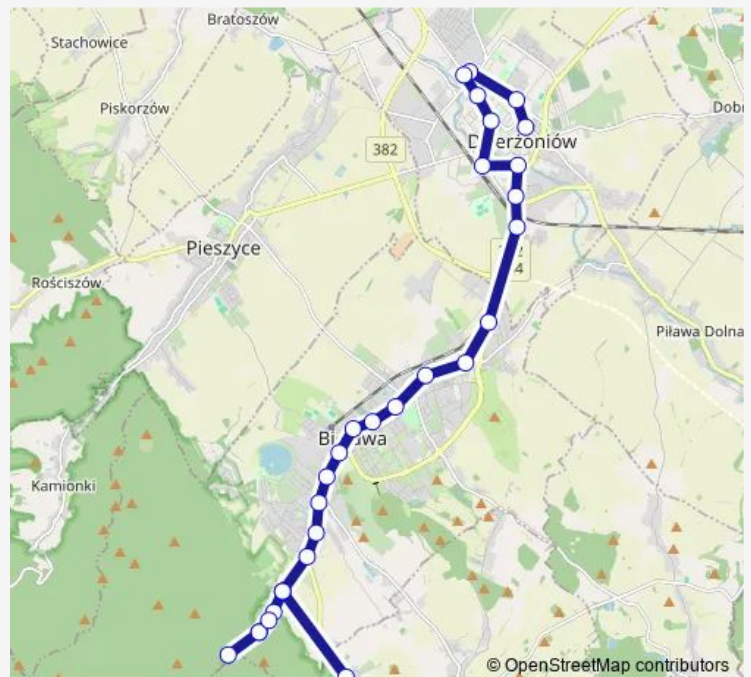

### Route schedule

Bielawa Pl. Kościelny — Bielawa Nowobielawska

Monday —

Tuesday —

Wednesday —

Thursday —

Friday —

Saturday —

### Route info

Direction: Bielawa Pl. Kościelny

Stops: 5

Trip Duration: 0 hour 3 min

1 — Linia 1