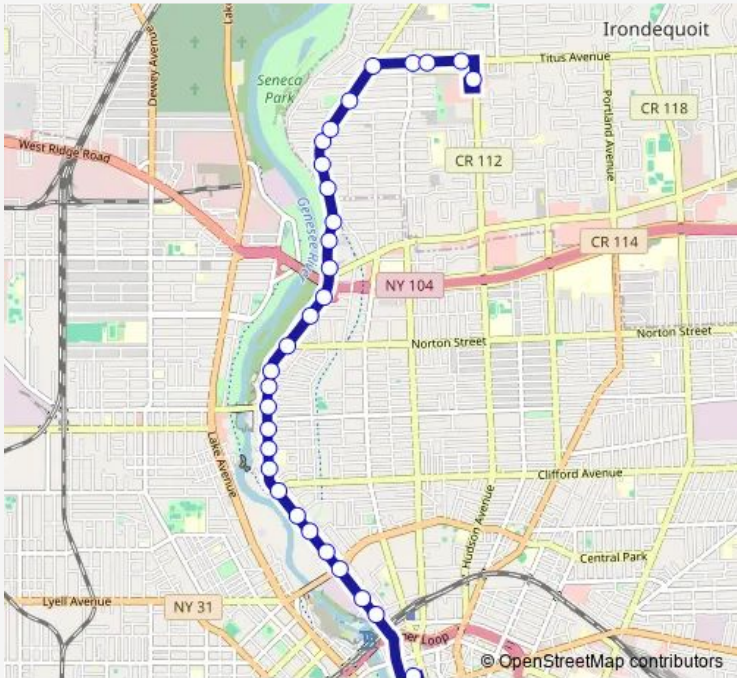

[Go to website](#)

**Direction**  
 TC- Gate 9 — Irondequoit Plaza Connection Hub  
 30 stops  
[Open route schedule](#)

- TC- Gate 9
- St Paul & Ward
- St Paul & St Bridgets
- St Paul & Upper Falls
- St Paul & Bertina Forde's Crossing
- St Paul & Hart
- St Paul & Scrantom
- St Paul & Clifford
- St Paul & Huntington Park Apts
- St Paul & Avenue A
- St Paul & Avenue C
- St Paul & Avenue E
- St Paul & Dorbeth
- St Paul & Saranac
- St Paul & Norton
- St Paul & Strong
- St Paul & Route 104
- St Paul & Ridge
- St Paul & 2122 St Paul
- St Paul & Collingwood
- St Paul & Simpson

**Route schedule**  
 TC- Gate 9 — Irondequoit Plaza Connection Hub

Monday	05:15-23:00
Tuesday	05:15-23:00
Wednesday	05:15-23:00
Thursday	05:15-23:00
Friday	05:15-23:00
Saturday	07:00-24:00
Sunday	06:00-24:00

**Route info**  
 Direction: TC- Gate 9  
 Stops: 30  
 Trip Duration: 0 hour 17 min

St Paul & Rawlinson

St Paul & Covington

St Paul & Maplehurst

St Paul & Daley

St Paul & Titus

Titus & Seneca

Titus & Mayfair

## Direction

Irondequoit Plaza Connection Hub — Transit Center - no direction

29 stops

[Open route schedule](#)

Irondequoit Plaza Connection Hub

Titus & Curtice

Titus & Briarwood

Titus & Mayfair