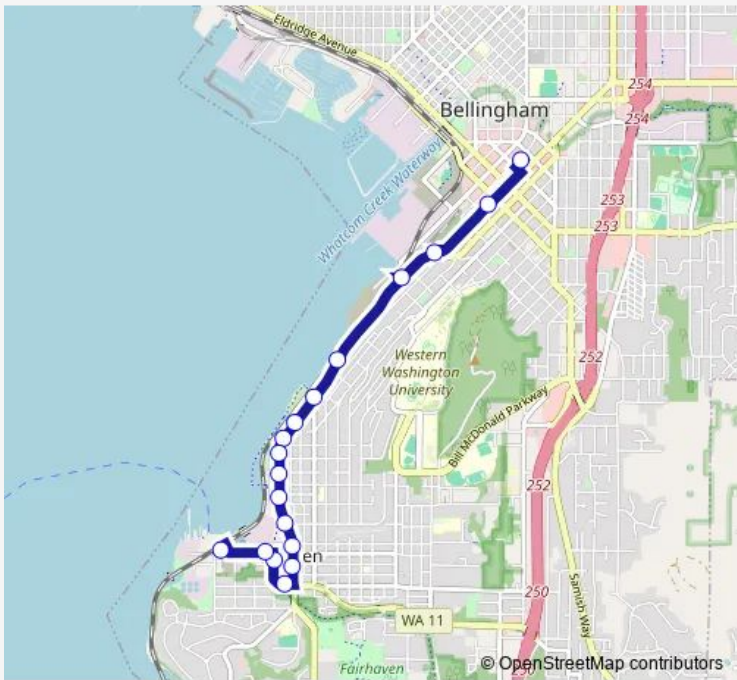

Bus 1 Fairhaven&Downtown

[Go to website](#)

Direction
 Fairhaven Transportation Center — Bellingham Station
 20 stops
[Open route schedule](#)

- Fairhaven Transportation Center
- Harris Ave at 9th St
- 10th St at Mckenzie Ave
- 12th St at Mckenzie Ave
- 12th St at Mill Ave
- 11th St at Douglas Ave
- 11th St at Taylor Ave
- 11th St at Easton Ave
- State St at 12th St
- State St at 13th St
- State St at 14th St
- State St at 200 Block
- State St at South Hill Apartments
- State St at Cedar St
- State St at Pine St
- State St at Forest St
- Forest St at Rose St
- Forest St at Maple St
- Forest St at Holly St
- Bellingham Station

Route schedule
 Fairhaven Transportation Center — Bellingham Station

Monday	06:21-22:21
Tuesday	06:21-22:21
Wednesday	06:21-22:21
Thursday	06:21-22:21
Friday	06:21-22:21
Saturday	08:21-22:21
Sunday	07:51-19:51

Route info
 Direction: Fairhaven Transportation Center
 Stops: 20
 Trip Duration: 0 hour 14 min

1 — Fairhaven&Downtown BusMaps

Direction

Bellingham Station — Fairhaven Transportation Center

18 stops

[Open route schedule](#)

Bellingham Station

State St at Chestnut St

Boulevard at Wharf St

Boulevard at 500 Block

State St at 200 Block

State St at 14th St

State St at 13th St

State St at 12th St