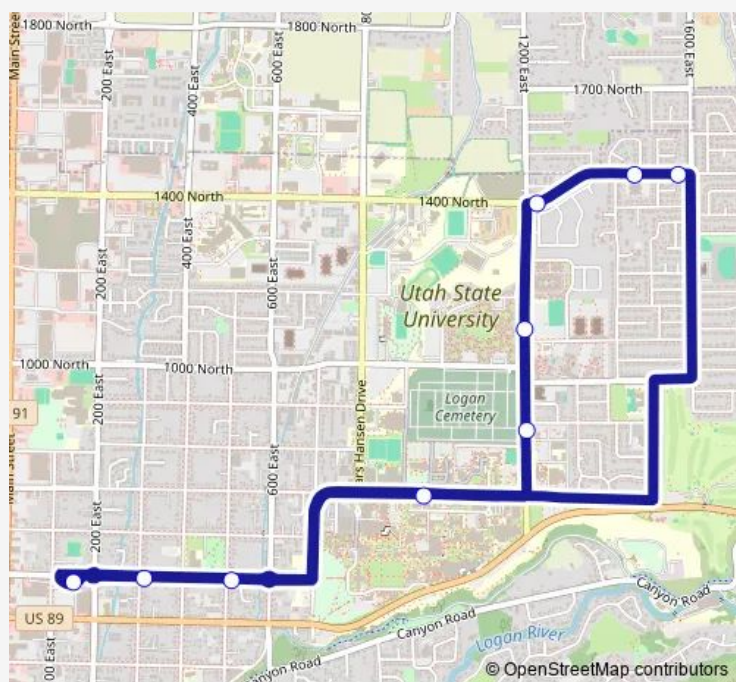

508 East 500 North

902 East 700 North(Distance Education)

890 North 1200 East(Forestry Dept)

1110 North 1200 East(Aggie Village)

1210 East 1400 North(Foothill Market)

1450 East 1500 North(Church/End Stop)

1574 East 1500 North

Route schedule

150 East 500 North(Transit Center) — 1574 East 1500 North

Monday 06:30-20:30

Tuesday 06:30-20:30

Wednesday 06:30-20:30

Thursday 06:30-20:30

Friday 06:30-20:30

Saturday 10:30-18:30

Sunday —

Route info

Direction: 150 East 500 North(Transit Center)

Stops: 9

Trip Duration: 0 hour 10 min

1 — Usu, NE Logan 1600 E

Direction

1574 East 1500 North — 150 East 500 North(Transit Center)

Monday 06:41-20:41

Tuesday 06:41-20:41

Wednesday 06:41-20:41

Thursday 06:41-20:41

Friday 06:41-20:41

Saturday 10:41-18:41

Sunday —

Route info