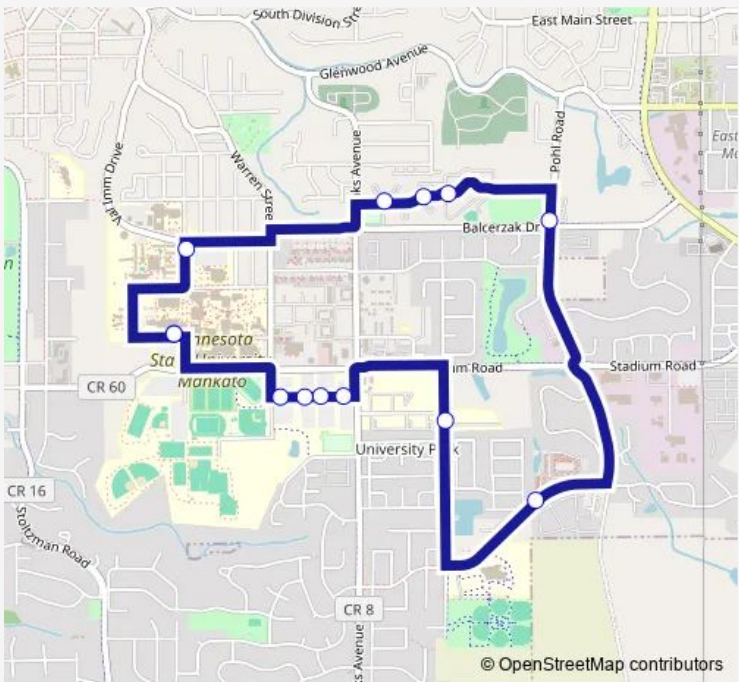

Direction
 MSU - Centennial Student Union — MSU - Centennial Student Union

13 stops

[Open route schedule](#)

- MSU - Centennial Student Union
- MSU - Mcelroy Residence Community
- The Grove - A
- The Grove - B
- The Grove - C
- Fire Station 3
- The Quarters
- Heron Dr
- MSU - Lot 23 Free Lot
- MSU - Lot 22
- MSU - Lot 21
- MSU - Lot 20
- MSU - Centennial Student Union

Route schedule

MSU - Centennial Student Union — MSU - Centennial Student Union

Monday	18:00-21:30
Tuesday	18:00-21:30
Wednesday	18:00-21:30
Thursday	18:00-21:30
Friday	18:00-21:30
Saturday	—
Sunday	—

Route info

Direction: MSU - Centennial Student Union

Stops: 13

Trip Duration: 0 hour 23 min

1 Bus time schedules and route maps are available in an offline PDF at busmaps.com. Use the busmaps.com website to see live bus times, train schedule or subway schedule, and step-by-step directions for all public transit in Mankato

The schedule is provided in the local timezone. Times with "(+1)" indicate departures on the next day.

PDF file created on 2025-01-16

2024 BusMaps.com - All Rights Reserved