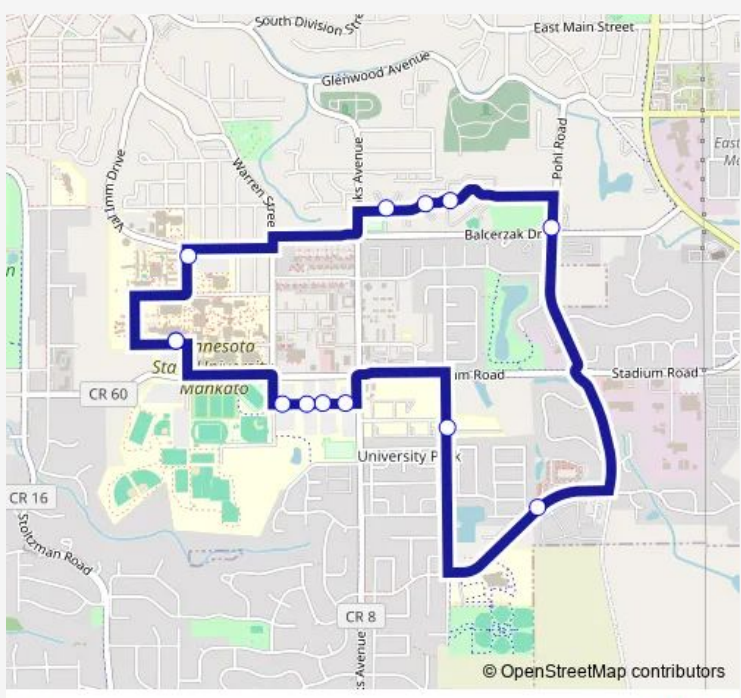

Direction
 MSU - Centennial Student Union — MSU - Centennial Student Union

13 stops

[Open route schedule](#)

- MSU - Centennial Student Union
- MSU - Mcelroy Residence Community
- The Grove - A
- The Grove - B
- The Grove - C
- Fire Station 3
- The Quarters
- Heron Dr
- MSU - Lot 23 Free Lot
- MSU - Lot 22
- MSU - Lot 21
- MSU - Lot 20
- MSU - Centennial Student Union

Route schedule

MSU - Centennial Student Union — MSU - Centennial Student Union

Monday	18:00-21:30
Tuesday	18:00-21:30
Wednesday	18:00-21:30
Thursday	18:00-21:30
Friday	18:00-21:30
Saturday	—
Sunday	—

Route info

Direction: MSU - Centennial Student Union

Stops: 13

Trip Duration: 0 hour 23 min

1 Bus time schedules and route maps are available in an offline PDF at busmaps.com. Use the busmaps.com website to see live bus times, train schedule or subway schedule, and step-by-step directions for all public transit in Mankato

The schedule is provided in the local timezone. Times with "(+1)" indicate departures on the next day.

PDF file created on 2025-02-26

2024 BusMaps.com - All Rights Reserved