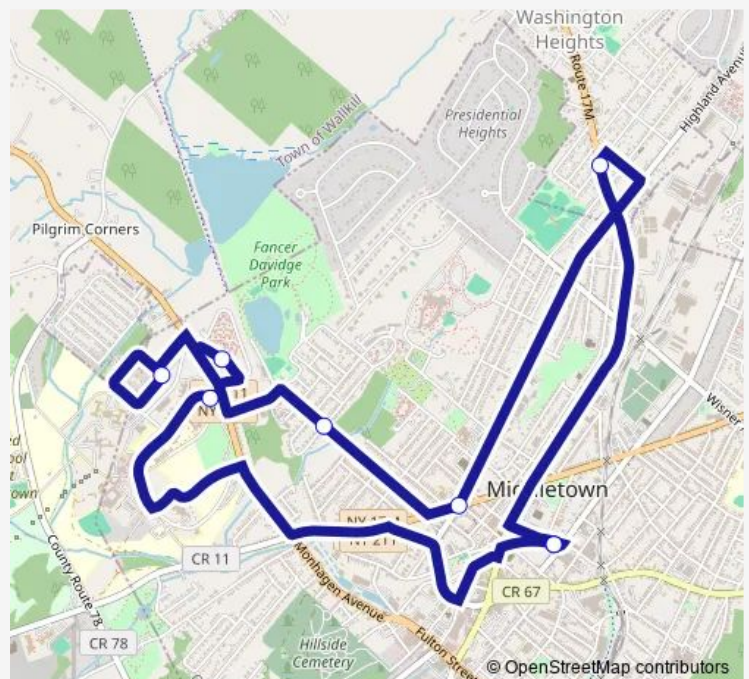

Bus 1 Highland Ave - Community Campus

[Go to website](#)

Direction

Railroad Avenue Terminal — Railroad Avenue Terminal

8 stops

[Open route schedule](#)

Railroad Avenue Terminal

North at 7-11

Highland & Wickham

Lake Avenue

Summitfield

Tall Oaks

Community Campus

Railroad Avenue Terminal

Route schedule

Railroad Avenue Terminal — Railroad Avenue Terminal

Monday 07:00-17:00

Tuesday 07:00-17:00

Wednesday 07:00-17:00

Thursday 07:00-17:00

Friday 07:00-17:00

Saturday —

Sunday —

Route info

Direction: Railroad Avenue Terminal

Stops: 8

Trip Duration: 0 hour 30 min

1 — Highland Ave - Community Campus

1 Bus time schedules and route maps are available in an offline PDF at busmaps.com. Use the busmaps.com website to see live bus times, train schedule or subway schedule, and step-by-step directions for all public transit in