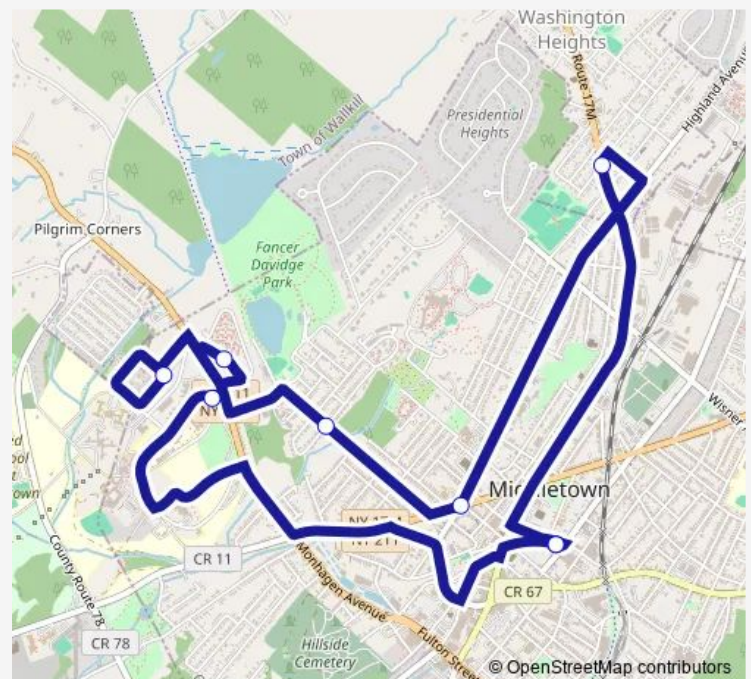

Bus 1 Highland Ave - Community Campus

[Go to website](#)

Direction

Railroad Avenue Terminal — Railroad Avenue Terminal

8 stops

[Open route schedule](#)

Railroad Avenue Terminal

North at 7-11

Highland & Wickham

Lake Avenue

Summitfield

Tall Oaks

Community Campus

Railroad Avenue Terminal

Route schedule

Railroad Avenue Terminal — Railroad Avenue Terminal

Monday 07:00-17:00

Tuesday 07:00-17:00

Wednesday 07:00-17:00

Thursday 07:00-17:00

Friday 07:00-17:00

Saturday —

Sunday —

Route info

Direction: Railroad Avenue Terminal

Stops: 8

Trip Duration: 0 hour 30 min

1 — Highland Ave - Community Campus

1 Bus time schedules and route maps are available in an offline PDF at busmaps.com. Use the busmaps.com website to see live bus times, train schedule or subway schedule, and step-by-step directions for all public transit in Middletown