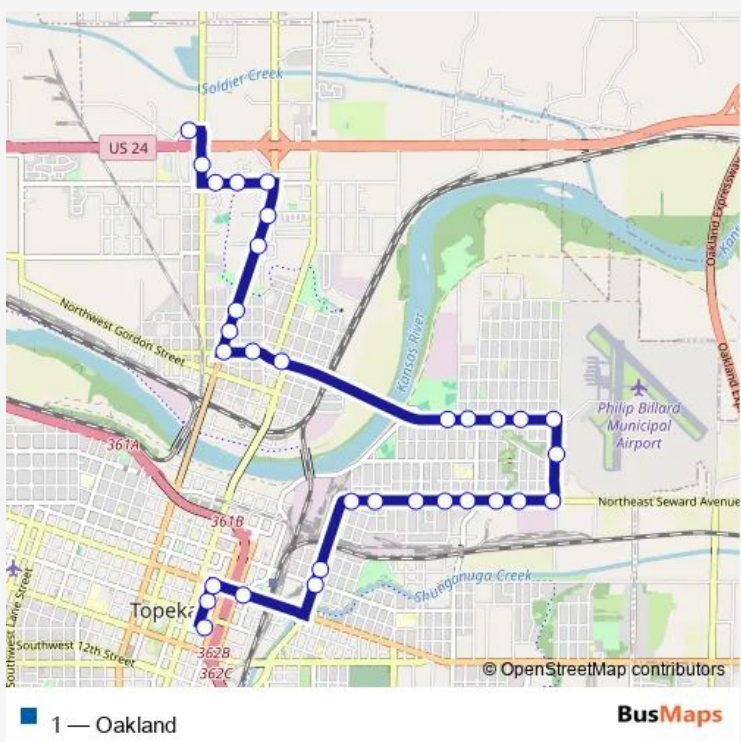

**Direction**  
 Qss — Dillons North  
 32 stops  
[Open route schedule](#)

- Qss
- Quincy @ 7th
- Quincy @ 6th
- 6th @ Jefferson
- Branner @ 4th
- Branner @ 3rd
- Seward @ Chandler
- Seward @ Wilson
- Seward @ Freeman
- Seward @ Sumner
- Seward @ Golden
- Seward @ Forrest
- Seward @ Oakland
- Seward @ Strait
- Strait @ Doran
- Sardou @ Strait
- Sardou @ Oakland
- Sardou @ Forest
- Sardou @ Green
- Sardou @ Sumner
- Morse @ Kansas

Route schedule  
 Qss — Dillons North

Monday	06:15-18:15
Tuesday	06:15-18:15
Wednesday	06:15-18:15
Thursday	06:15-18:15
Friday	06:15-18:15
Saturday	08:15-17:15
Sunday	—

Route info  
 Direction: Qss  
 Stops: 32  
 Trip Duration: 0 hour 25 min

Sardou @ Kellam

Strait @ Doran

Strait @ Seward

Seward @ Winfield

Seward @ Forest

Seward @ Chester

Seward @ Ohio

Seward @ Freeman

## Route info

Direction: Dillons North

Stops: 34

Trip Duration: 0 hour 26 min

Seward @ Scotland

Seward @ Lime

Seward @ Chandler

Branner @ 3rd