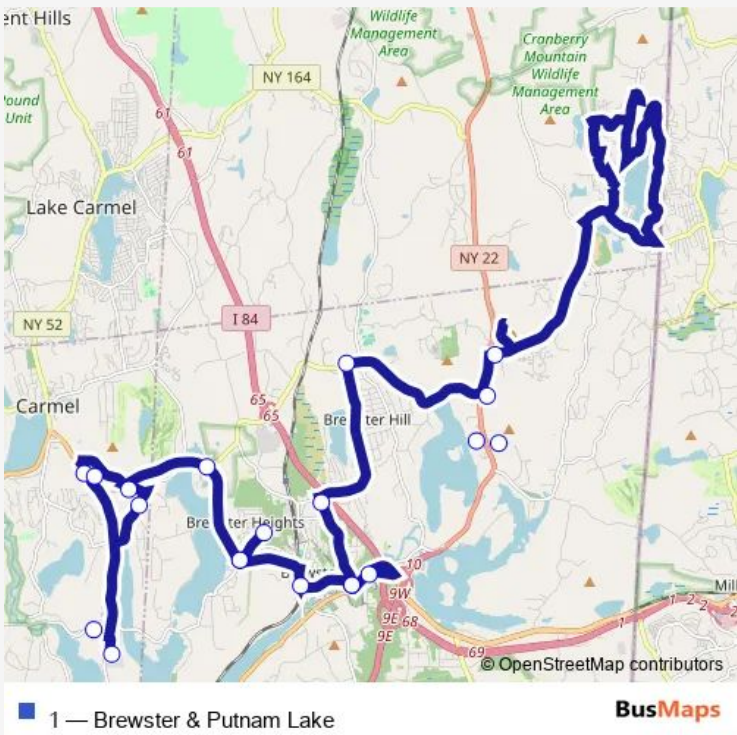

Bus 1 Brewster & Putnam Lake

[Go to website](#)

Direction
 Putnam Plaza (outbound) — Doansburg Rd & Rte. 22 - inbound

40 stops

[Open route schedule](#)

- Putnam Plaza (outbound)
- Hughson Commons
- Putnam Veterans Residence
- Putnam Hospital
- Rte. 6 & Rte. 312
- Rte. 6 & Drewville Road
- O/C Brewster Heights
- Brewster Village Mta
- Rte. 6 & Peaceable Hill Road
- O/C Rte. 6 & Argonne Rd.
- Rte. 6 & Peaceable Hill Road
- Peaceable Hill Rd. & N. Brewster Rd.
- N. Brewster Rd. & Rte. 312
- Rte. 312 & Rte. 22
- Lakeview Plaza - inbound
- O/C Clocktower Commons
- Towne Center
- Doansburg Rd & Rte. 22
- Doansburg Rd & Mt Ebo Rd N
- O/C Stonecrest/Putnam Ridge
- Green Chimneys - outbound

Route schedule

Putnam Plaza (outbound) — Doansburg Rd & Rte. 22 - inbound

Monday	09:00-18:00
Tuesday	09:00-18:00
Wednesday	09:00-18:00
Thursday	09:00-18:00
Friday	09:00-18:00
Saturday	08:00-16:00
Sunday	—

Route info

Direction: Putnam Plaza (outbound)

Stops: 40

Trip Duration: 1 hour 10 min

Doansburg Rd & Mt Ebo Rd N

Putnam Lake Market

Fairfield & Haviland Dr.

Fairfield Dr. & Rhinecliff Rd.

Saturday —

Sunday —

Route info

Direction: Putnam Plaza (outbound)

Stops: 33

Trip Duration: 0 hour 45 min

Warren & Wallace Pl.

Wallace & Sharon Rd.