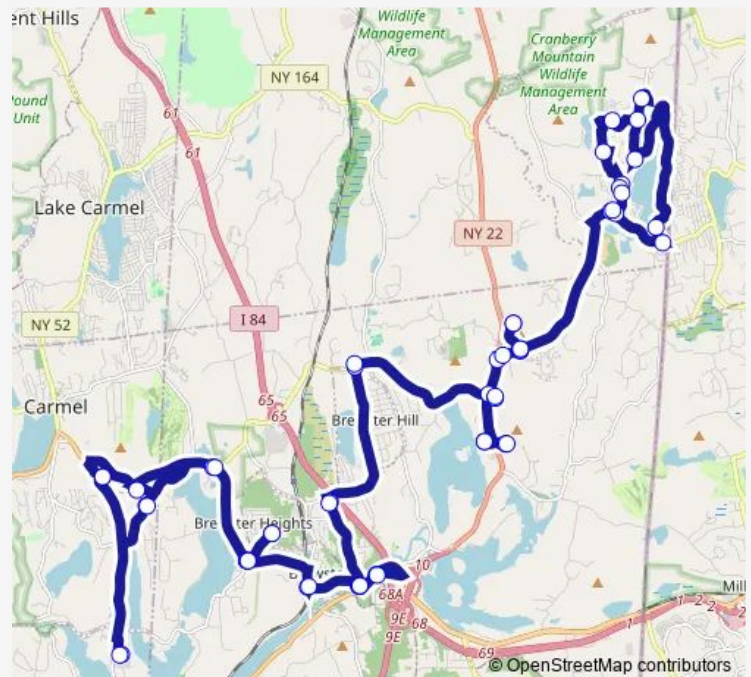

Doansburg Rd & Mt Ebo Rd N

O/C Stonecrest/Putnam Ridge

Doansburg Rd & Mt Ebo Rd N

Putnam Lake Market

Fairfield & Haviland Dr.

Fairfield Dr. & Rhinecliff Rd.

Academy Rd & Lake Shore Dr

Lake Shore Dr & Haviland Dr

Sacred Heart Church

Haviland Dr. & Saginaw Rd.

Route schedule

Putnam Plaza — Putnam Plaza

Monday	06:30
Tuesday	06:30
Wednesday	06:30
Thursday	06:30
Friday	06:30
Saturday	—
Sunday	—

Route info

Direction: Putnam Plaza

Stops: 47

Trip Duration: 1 hour 30 min

1 — Brewster & Putnam Lake

Java Rd. & Manchester

Newburgh Rd & Roanoke Rd

Warren & Wallace Pl.

Wallace & Sharon Rd.

Sharon & Haviland Dr.

Direction: Putnam Plaza

Stops: 55

Trip Duration: 2 hour 0 min

Lake Shore Dr & Haviland Dr

Sacred Heart Church

Haviland Dr. & Saginaw Rd.

Java Rd. & Manchester

Newburgh Rd & Roanoke Rd