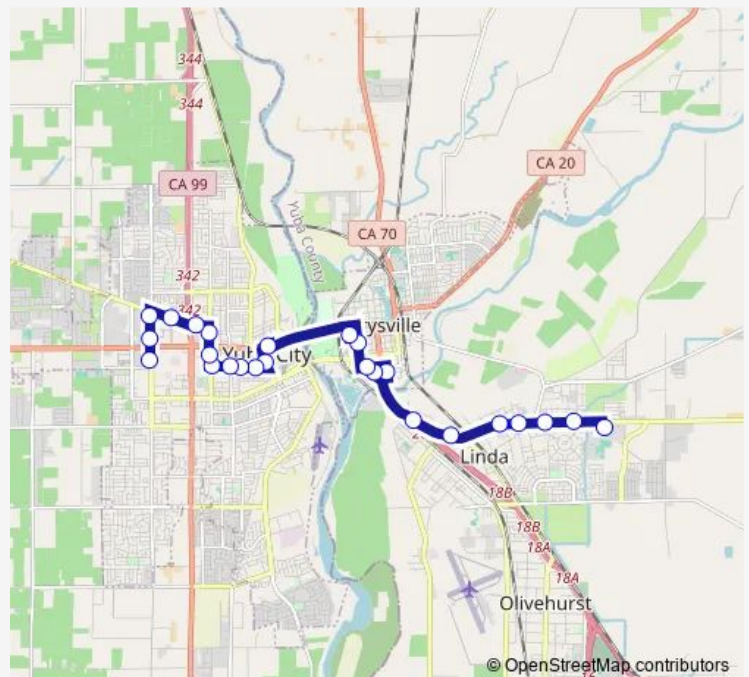

Thursday 06:30-18:00

Friday 06:30-18:00

Saturday 08:22-17:00

Sunday —

Route info

Direction: Yuba College Terminal

Stops: 25

Trip Duration: 0 hour 45 min

1 — Yuba City to Yuba College

Butte House & El Dorado Ln

Stabler Ln & Butte House

Stabler Ln & Starr Dr Dmv

Walton Ave at Sam's Club

Direction

Walton Ave at Sam's Club — Yuba College Terminal

33 stops

[Open route schedule](#)

Walton Ave at Sam's Club

Lassen Blvd & Walton Ave

Lassen Blvd & Tharp Rd

Lassen Bl & Klamath Ln

Harter Pkwy & Spirit Way

Harter Pkwy & Walmart

Butte House & Harter Pkwy

Friday 06:40-18:20

Saturday 08:19-17:20

Sunday —

Route info

Direction: Walton Ave at Sam's Club

Stops: 33

Trip Duration: 0 hour 55 min

N Beale Rd & Feather River