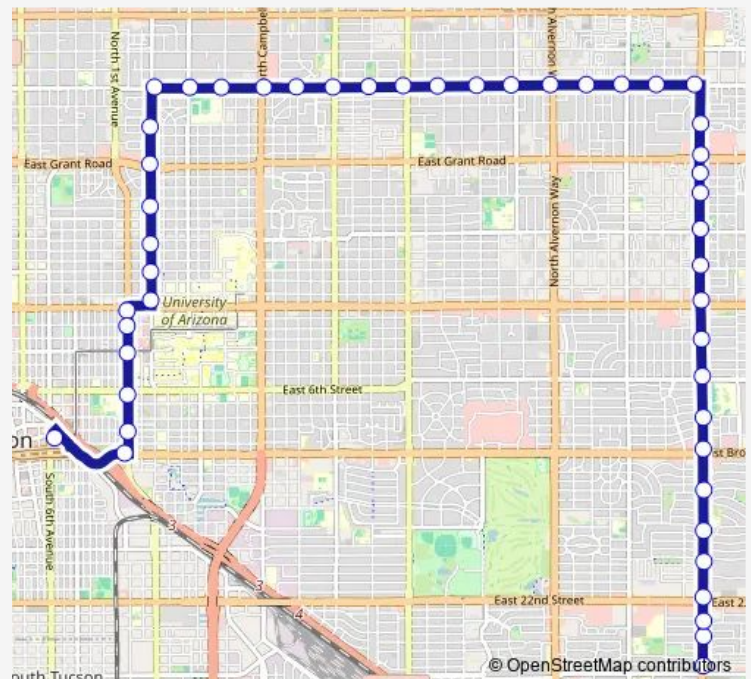

### Direction

Swan/29th St (Ne) — Downtown Ronstadt Center

47 stops

[Open route schedule](#)

Swan/29th St (Ne)

Swan/Andrew (Ne)

Swan/24th St (Ne)

Swan/22nd St (Ne)

### Route schedule

Swan/29th St (Ne) — Downtown Ronstadt Center

Monday 05:39-22:09

Tuesday 05:39-22:09

Wednesday 05:39-22:09

Thursday 05:39-22:09

Friday 05:39-22:09

Saturday 06:39-20:39

### Route info

Direction: Swan/29th St (Ne)

Stops: 47

Trip Duration: 0 hour 46 min

1 — Glenn/Swan

Glenn/Sycamore (Ne)

Glenn/Alvernon (Nw)

Glenn/Dodge (Nw)

## Route info

Direction: Downtown Ronstadt Center

Stops: 52

Trip Duration: 0 hour 59 min

Glenn/Dodge (Se)

Glenn/Alvernon (Se)

Glenn/C de Romy (Se)

Glenn/Columbus (Se)