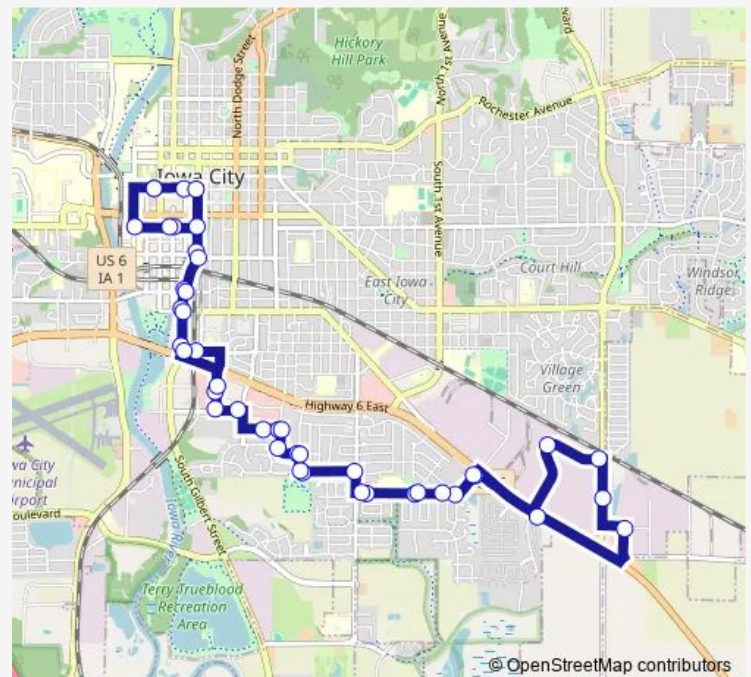

Crosspark Ave - 900 Block

Crosspark Ave & Broadway St

Sandusky Dr & Taylor Dr

Burns Ave & Taylor Drive

Burns Ave & Sycamore St

Lakeside Dr & Lombard St

Lakeside Dr & Miami Dr

Lakeside Dr & Whispering Prairie Ave

Lakeside Dr & Frontage Rd

Hwy 6 East & Heinz Rd

Commerce Dr & Liberty Dr

Route schedule

Downtown Interchange — Downtown Interchange

Monday 06:02-21:35

Tuesday 06:02-21:35

Wednesday 06:02-21:35

Thursday 06:02-21:35

Friday 06:02-21:35

Saturday 07:05-18:05

Sunday —

Route info

Direction: Downtown Interchange

Stops: 43

Trip Duration: 0 hour 55 min

1 — South Iowa City

Scott Blvd & Systems Unlimited

Heinz Rd & Scott Blvd

Alpla

Lakeside Dr & Hwy 6

Lakeside Dr & Nevada Ave

Lakeside Dr & Miami Dr

Lakeside Dr & Sycamore St