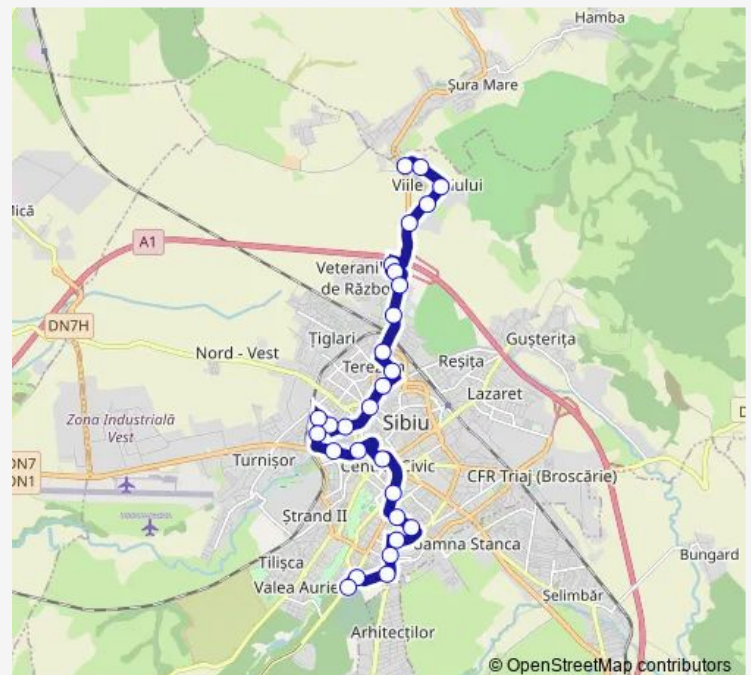

Alba Iulia

Casa Armatei

Lomonosov

Route schedule

Viile Sibiului 1 — Calea Dumbravii 1

Monday 05:32-23:16

Tuesday 05:32-23:16

Wednesday 05:32-23:16

Thursday 05:32-23:16

Friday 05:32-23:16

Saturday 05:50-21:49

Sunday 05:50-21:49

Route info

Direction: Viile Sibiului 1

Stops: 28

Trip Duration: 0 hour 37 min

1 — Calea Dumbravii - Hornbach

Bloc 1 Mihai Viteazu

Bloc 9 Mihai Viteazu

Nicolae Iorga

Aron Pumnul

Ciresica 2

Siretului 2

Calea Dumbravii 1

Tuesday 05:16-23:13

Wednesday 05:16-23:13

Thursday 05:16-23:13

Friday 05:16-23:13

Saturday 05:10-21:24

Sunday 06:00-21:24

Route info

Direction: Calea Dumbravii 1