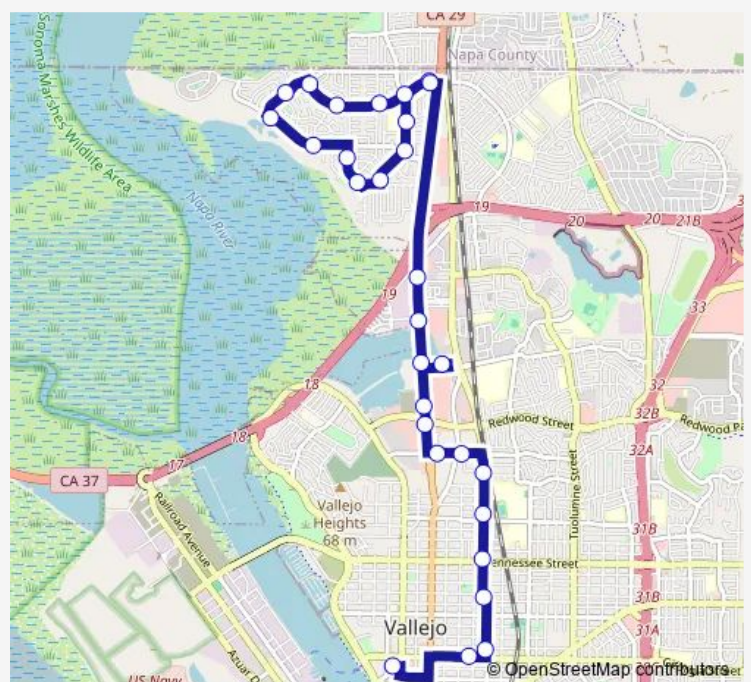

Valle Vista Ave & Sonoma Blvd

### Route schedule

Mini Dr & Sonoma Blvd (Rancho Square) — Vallejo Transit Center (VTC West)

Monday 06:50-20:50

Tuesday 06:50-20:50

Wednesday 06:50-20:50

Thursday 06:50-20:50

Friday 06:50-20:50

Saturday 08:50-18:50

### Route info

Direction: Mini Dr & Sonoma Blvd (Rancho Square)

Stops: 29

Trip Duration: 0 hour 33 min

1 — Rancho Vallejo

Valle Vista Ave & Napa St (Post Office)

Broadway St & Oregon St

Broadway St & Nebraska St

## Direction

Vallejo Transit Center (VTC West) — Mini Dr & Sonoma Blvd (Rancho Square)

19 stops

[Open route schedule](#)

Vallejo Transit Center (VTC West)

Georgia St & Sonoma Blvd

Georgia St & El Dorado St

Georgia St & Alameda St