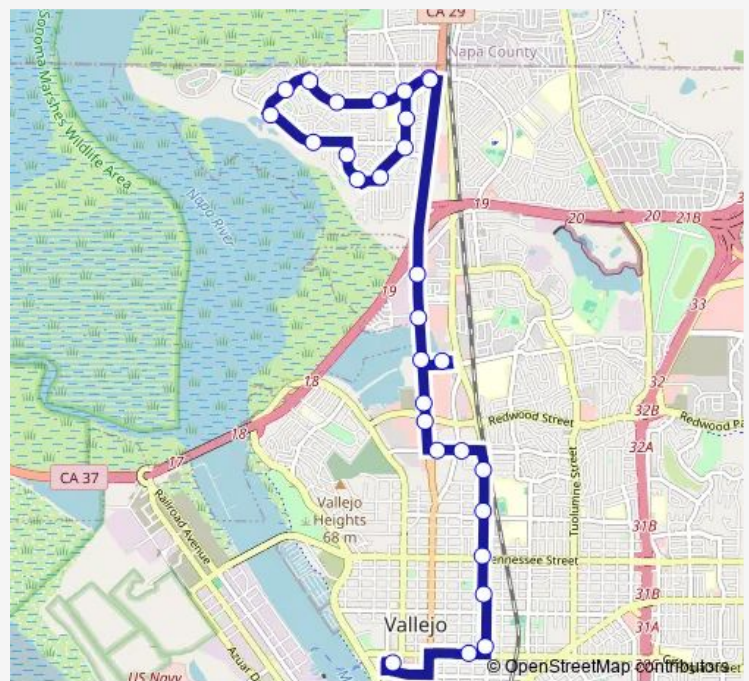

Sonoma Blvd & Redwood St

Sonoma Blvd & Redwood St (Vallejo Plaza)

Valle Vista Ave & Sonoma Blvd

Route schedule

Mini Dr & Sonoma Blvd (Rancho Square) — Vallejo Transit Center (VTC West)

Monday 06:50-20:50

Tuesday 06:50-20:50

Wednesday 06:50-20:50

Thursday 06:50-20:50

Friday 06:50-20:50

Saturday 08:50-18:50

Sunday 08:50-18:50

Route info

Direction: Mini Dr & Sonoma Blvd (Rancho Square)

Stops: 29

Trip Duration: 0 hour 33 min

1 — Rancho Vallejo

Valle Vista Ave & Napa St (Post Office)

Broadway St & Oregon St

Broadway St & Nebraska St

Broadway St & Tennessee St

Alameda St & Ohio St

Alameda St & Virginia St

Georgia St & El Dorado St

Vallejo Transit Center (VTC West)

Direction

Vallejo Transit Center (VTC West) — Mini Dr & Sonoma Blvd (Rancho Square)

19 stops

[Open route schedule](#)

Vallejo Transit Center (VTC West)