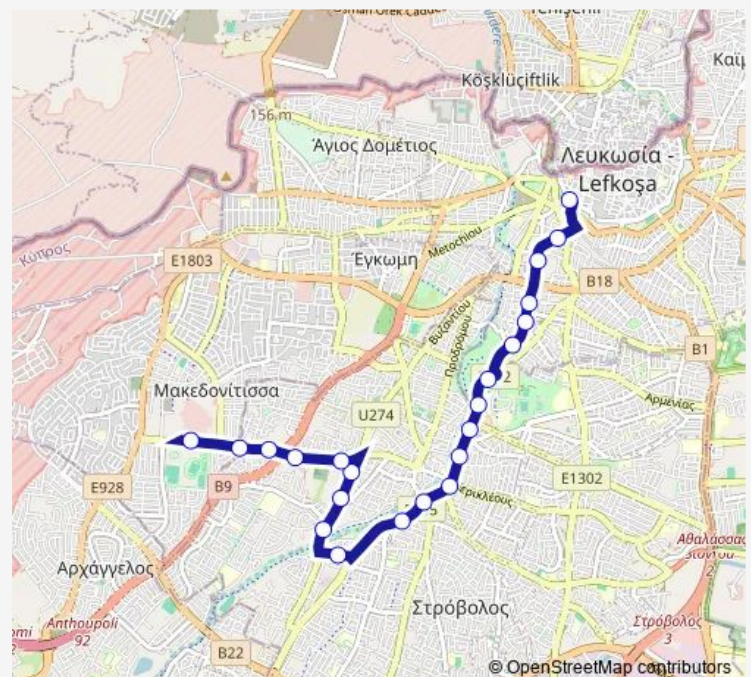

Ave. Dimostheni Severi - Konstantinou Kanari

Ave. Dimostheni Severi - Ministry of Interior

Ministry of Finance

Route schedule

Makario Stadium Bus Station — Solomos Square Alighting

Monday 05:15-22:45

Tuesday 05:15-22:45

Wednesday 05:15-22:45

Thursday 05:15-22:45

Friday 05:15-22:45

Saturday 05:10-22:40

Sunday 05:40-22:40

Route info

Direction: Makario Stadium Bus Station

Stops: 22

Trip Duration: 0 hour 22 min

1 — Makario Stadium - Strovolos St. - Solomou Sq.

Direction

Dionysios Solomos Square C — Makario Stadium Bus Station

22 stops

[Open route schedule](#)

Dionysios Solomos Square C

Monday 05:40-23:10

Tuesday 05:40-23:10

Wednesday 05:40-23:10

Thursday 05:40-23:10

Friday 05:40-23:10

Saturday 05:40-23:10

Sunday 06:10-23:10

Route info