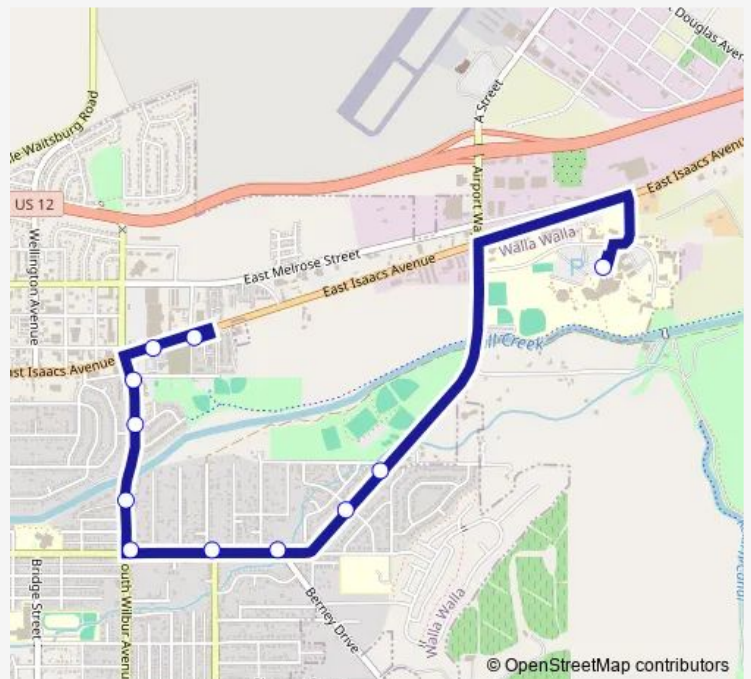

Saturday —

Sunday —

Route info

Direction: Walla Walla Community College

Stops: 11

Trip Duration: 0 hour 17 min

1 — Mainline

Direction

Mill Creek Apartments — Walla Walla Community College

6 stops

[Open route schedule](#)

Mill Creek Apartments

Isaacs & Link

Blue Mountain Industries

Isaacs & Tausick

Walla Walla Airport by Request

Saturday —

Sunday —

Route info

Direction: Mill Creek Apartments

Stops: 6

Trip Duration: 0 hour 7 min

Direction

Walla Walla Transit Center — Mill Creek Apartments

Direction: Walmart

Stops: 21

Trip Duration: 0 hour 19 min

Direction

Walla Walla Transit Center — Walmart

18 stops

[Open route schedule](#)

Walla Walla Transit Center