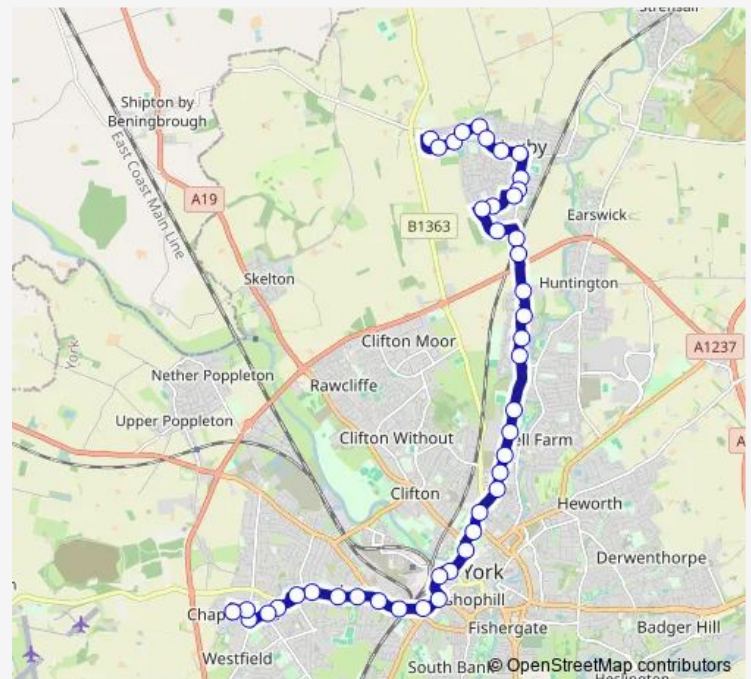

### Route schedule

Mill Lane — Chapelfields Shops

Monday 05:25-22:43

Tuesday 05:25-22:43

Wednesday 05:25-22:43

Thursday 05:25-22:43

Friday 05:25-22:43

Saturday 05:25-23:33

### Route info

Direction: Mill Lane

Stops: 43

Trip Duration: 1 hour 1 min

Bowling Green

Nestle Rowntree

Haxby Road School

Walpole Street