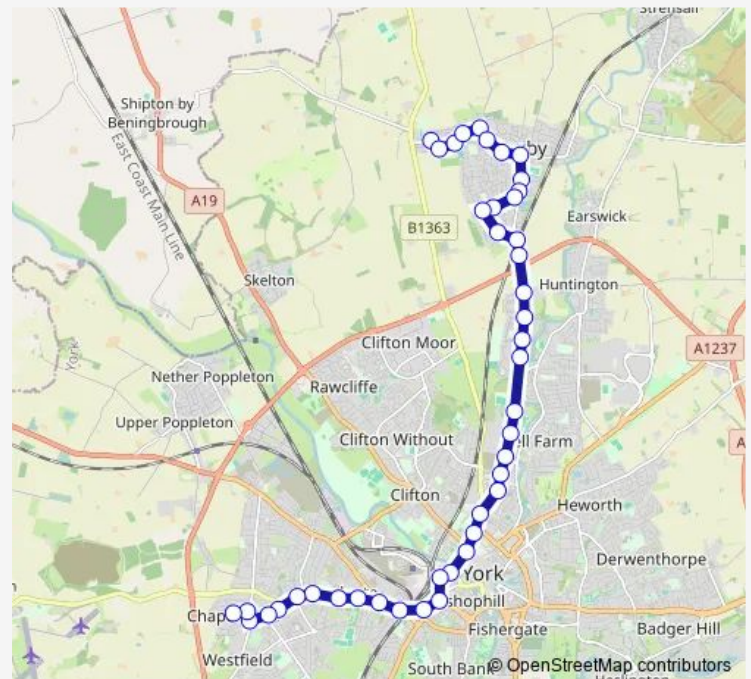

Holly Tree Lane

Oak Tree Lane Shops

Oak Tree Lane

Eastfield Avenue

Haxby Crossing

Crompton Terrace

Joseph Rowntree School

Rowan Avenue

Thursday 05:25-22:43

Friday 05:25-22:43

Saturday 05:25-23:33

Sunday 07:45-21:53

Route info

Direction: Mill Lane

Stops: 43

Trip Duration: 0 hour 46 min

Wednesday 06:08-23:02

Thursday 06:08-23:02

Friday 06:08-23:02

Saturday 06:11-23:24

Sunday 07:30-21:56

Route info

Direction: Chapelfields Shops

Stops: 41