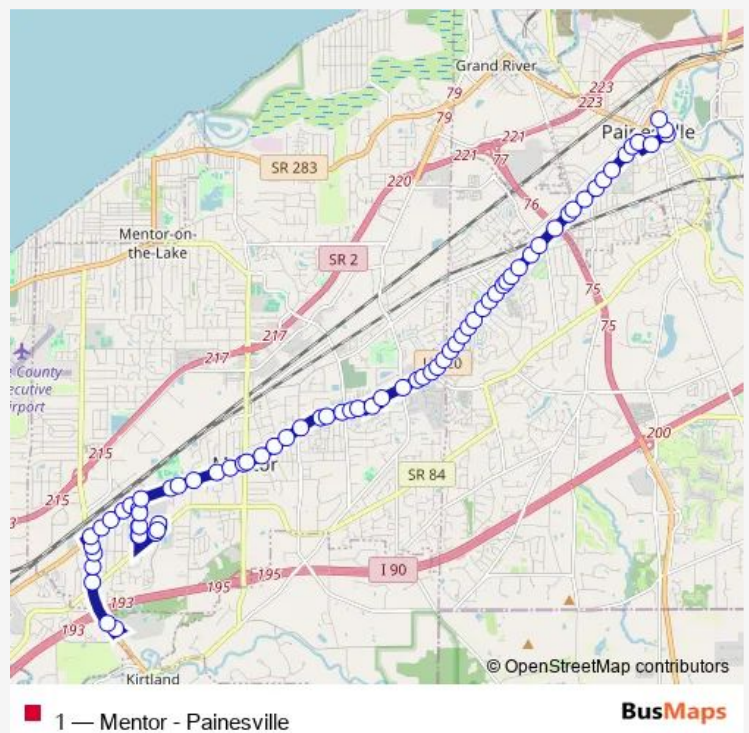

Great Lakes Mall

SR-84 Johnnycake Ridge RD. & Deepwood Apts

Plaza Blvd. & Chase Bank - Great Lakes Mall

Plaza Blvd. & Planet Fitness

Plaza Blvd. & Olive Garden - Great Lakes Mall

SR-20 Mentor Ave. & Great Lakes Mall

Route schedule

Lakeland Transit Center (Depart) — Painesville Transfer Center Arrive

Monday	05:05-20:05
Tuesday	05:05-20:05
Wednesday	05:05-20:05
Thursday	05:05-20:05
Friday	05:05-20:05
Saturday	08:05-18:05
Sunday	—

Route info

Direction: Lakeland Transit Center (Depart)

Stops: 73

Trip Duration: 0 hour 47 min

SR-20 Mentor Ave. & Mentor Mall Village

SR-20 Mentor Ave. & Lucretia DR-Fairfax Manor

SR-20 Mentor Ave. & Garfield Rd.

SR-20 Mentor Ave. & Sharonlee Dr

SR-20 Mentor Ave. & Fairview Ave.

SR-20 Mentor Ave. & Center ST. (SW Corner)

SR-20 Mentor Ave. & SR-615 Center St.

SR-20 Mentor Ave. & Acacia AVE-Drug Mart

SR-20 Mentor Ave. & Southwood Rd