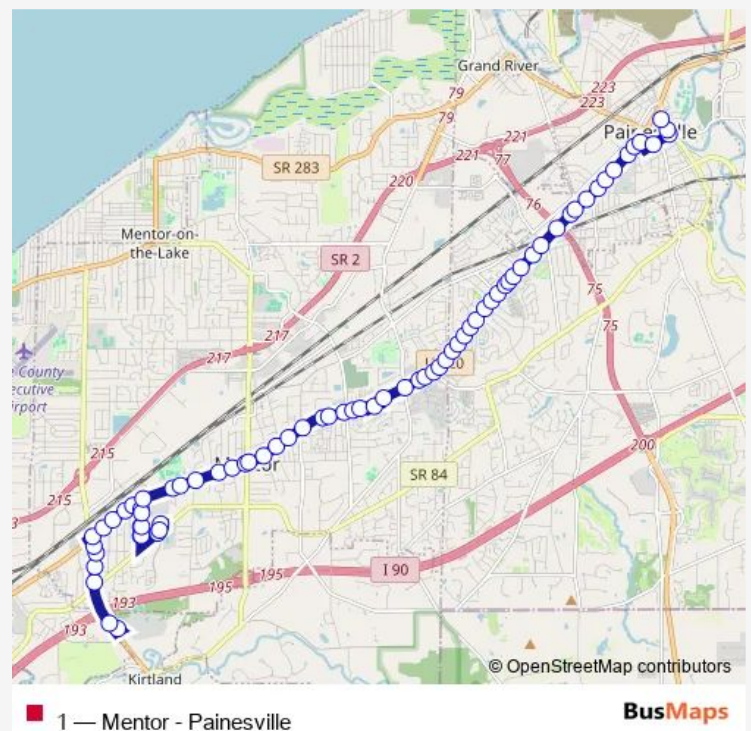

Wood ST. & Sterling Ave.

SR-20 Mentor Ave. & Jefferson St.

312 Mentor Ave.

Lake Erie College

SR-20 Mentor Ave. & Hersey Apts.

SR-20 Mentor Ave. & Grant St.

SR-20 Mentor Ave. & Chestnut ST. -Rider Inn

SR-20 Mentor Ave. & Orchard Grove -Ymca

SR-20 Mentor Ave. & Roosevelt Dr.

SR-20 Mentor Ave. & Fern Dr.

SR-20 Mentor Ave. & Fairgrounds

SR-20 Mentor Ave. & Urban Dr.

SR-20 Mentor Ave. & Palmer Ave.

Route schedule

Painesville Transfer Center Depart — Lakeland Transit Center (Arrive)

Monday	04:40-20:00
Tuesday	04:40-20:00
Wednesday	04:40-20:00
Thursday	04:40-20:00
Friday	04:40-20:00
Saturday	08:00-18:00
Sunday	—

Route info

Direction: Painesville Transfer Center Depart

Stops: 74

Trip Duration: 0 hour 47 min

SR-20 Mentor Ave. & Normandy Dr.

SR-20 Mentor Ave. & Clairmont Dr.

SR-20 Mentor Ave. & NYE Rd.

SR-20 Mentor Ave. & N. Doan Ave.

SR-20 Mentor Ave. & Hellriegles Inn

SR-20 Mentor Ave. & Nantucket Cir. (Wb)

SR-20 Mentor Ave. & Chatham Dr.