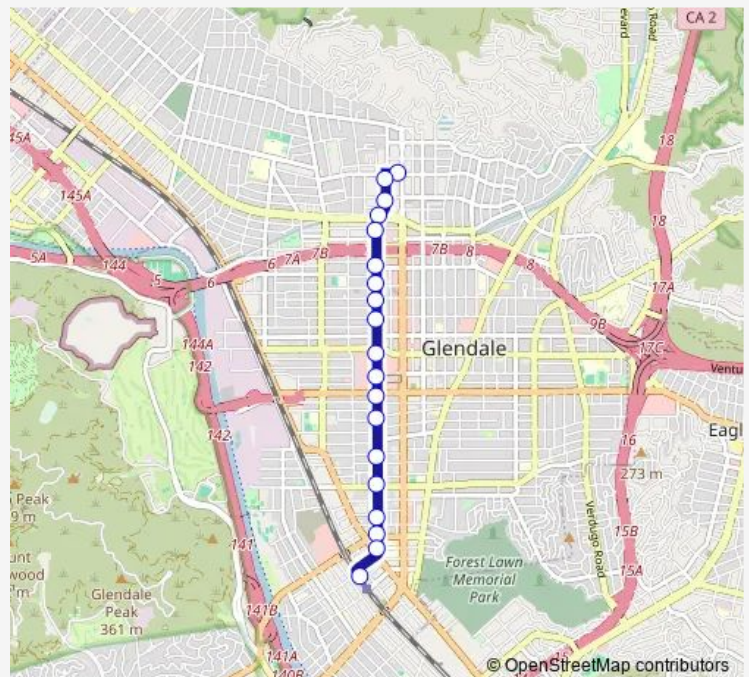

Glendale Transportation Center (Gtc)

Route schedule

Stocker at Brand — Glendale Transportation Center (Gtc)

Monday 06:08-19:27

Tuesday 06:08-19:27

Wednesday 06:08-19:27

Thursday 06:08-19:27

Friday 06:08-19:27

Saturday 09:23-18:03

Sunday 09:23-18:03

Route info

Direction: Stocker at Brand

Stops: 19

Trip Duration: 0 hour 21 min

1 — Glendale Transportation Center to Stocker Square **BusMaps**

**Direction**

Glendale Transportation Center (Gtc) — Stocker at Brand

17 stops

[Open route schedule](#)

Glendale Transportation Center (Gtc)

Central at Laurel

Central at Los Feliz

Central at Magnolia

Central at Chevy Chase

Central at Windsor

Central at Lomita

Central at Colorado

Central at Americana

Central at Broadway

Central at California

Central at Lexington

Central at Milford