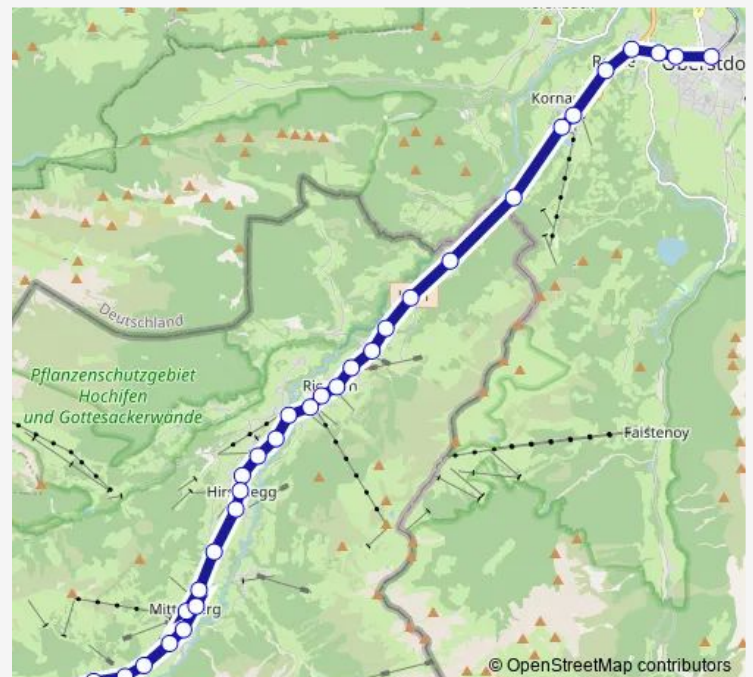

Hirscheegg Walsershaus

Schlössleweg

Tobel

Route schedule

Oberstdorf, Schulzentrum — Baad / Kleinwalsertal

Monday 12:55

Tuesday 12:55

Wednesday 12:55

Thursday 12:55

Friday 12:55

Saturday —

Sunday —

Route info

Direction: Oberstdorf, Schulzentrum

Stops: 30

Trip Duration: 0 hour 40 min

Baad / Kleinwalsertal

Direction

Oberstdorf — Baad / Kleinwalsertal

33 stops

[Open route schedule](#)

Oberstdorf

Oberstdorf, Walsersstraße

Oberstdorf, Walsenbrücke