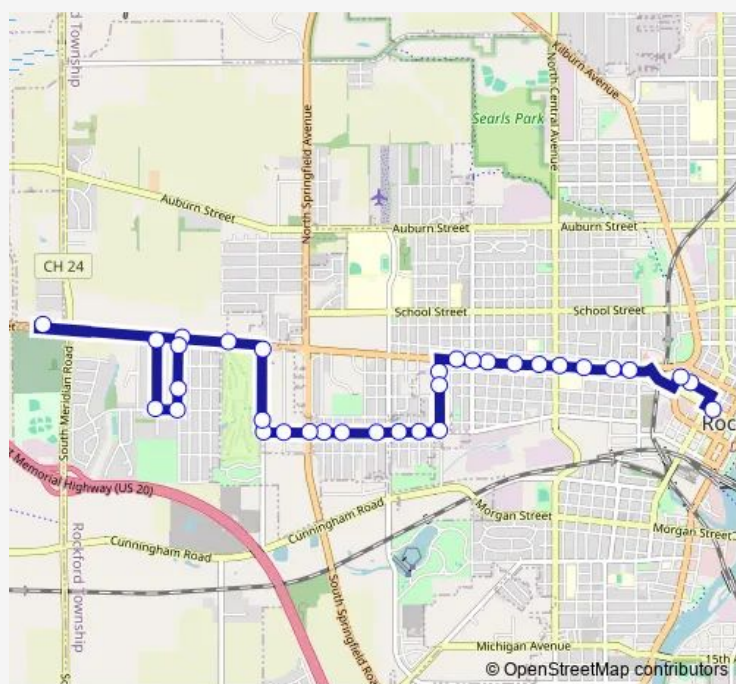

Wednesday —

Thursday —

Friday —

Saturday 06:40-17:40

Sunday 04:40-16:40

Route info

Direction: Euclid Shell Station-E-Inbound

Stops: 28

Trip Duration: 0 hour 30 min

1 — West State

W State Waldo-SWC-Inbound

W State Hinkley-S-Inbound

W State Crusader Community Health-S-Inbound

W State Avon-SWC-Inbound

Mulberry Kilburn-SEC-Inbound

Mulberry Rockton-SWC-Inbound

Downtown Transfer Center

Direction

Downtown Transfer Center — Euclid Shell Station-E-Inbound

33 stops

[Open route schedule](#)

Downtown Transfer Center

Mulberry Horsman-NEC-Outbound

Mulberry Kilburn-NEC-Outbound

Sunday 17:40

Route info

Direction: Euclid Shell Station-E-Inbound

Stops: 28

Trip Duration: 0 hour 30 min

W State Avon-SWC-Inbound

Mulberry Kilburn-SEC-Inbound

Mulberry Rockton-SWC-Inbound