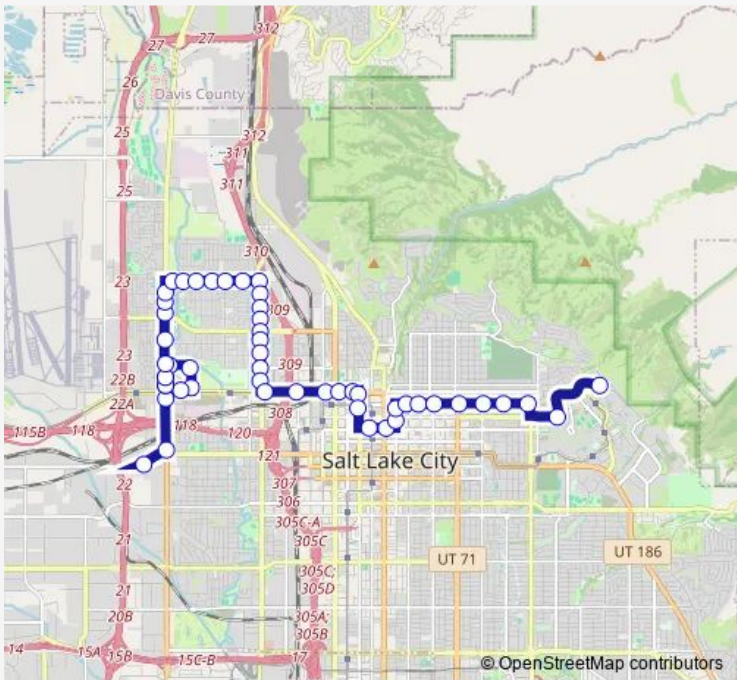

Bus 1 South Temple

[Go to website](#)

Direction
 University Hospital — Orange St Transit Center (Bay C)
 48 stops
[Open route schedule](#)

- University Hospital
- North Campus / Federal Heights (Wb)
- U Kennecott Building (Wb)
- 100 S / University St (Wb)
- South Temple / 1300 E / T St (Wb)
- South Temple / 1100 E / Q St (Wb)
- South Temple / 900 E / N St (Wb)
- South Temple / L St (WB)
- South Temple / 700 E / J St (Wb)
- South Temple / 500 E / F St (Wb)
- South Temple / 400 E / C St (Wb)
- South Temple / 300 E / B St (WB)
- 200 E / South Temple (SB)
- 200 E / 150 S (Sb)
- 200 S / State St (Wb)
- 200 S / Main St (Wb)
- West Temple / 150 S (Nb)
- West Temple & South Temple (Nb)
- North Temple / 200 W (Wb)
- North Temple / 300 W (Wb)
- North Temple / 600 W (Wb)

Route schedule
 University Hospital — Orange St Transit Center (Bay C)

Monday	04:20-23:50
Tuesday	04:20-23:50
Wednesday	04:20-23:50
Thursday	04:20-23:50
Friday	04:20-23:50
Saturday	04:20-23:50
Sunday	06:20-20:50

Route info
 Direction: University Hospital
 Stops: 48
 Trip Duration: 0 hour 50 min

North Temple / 850 W (Wb)

900 W / 200 N (NB)

900 W / 300 N (NB)

900 W / 400 N (NB)

900 W / 500 N (NB)

900 W / 600 N (Nb)

900 W / 700 N (Nb)

Saturday 03:47-23:48

Sunday 05:41-20:42

Route info

Direction: Orange St Transit Center (Bay C)

Stops: 51

Trip Duration: 0 hour 33 min

900 W / 700 N (Sb)

900 W / 600 N (Sb)