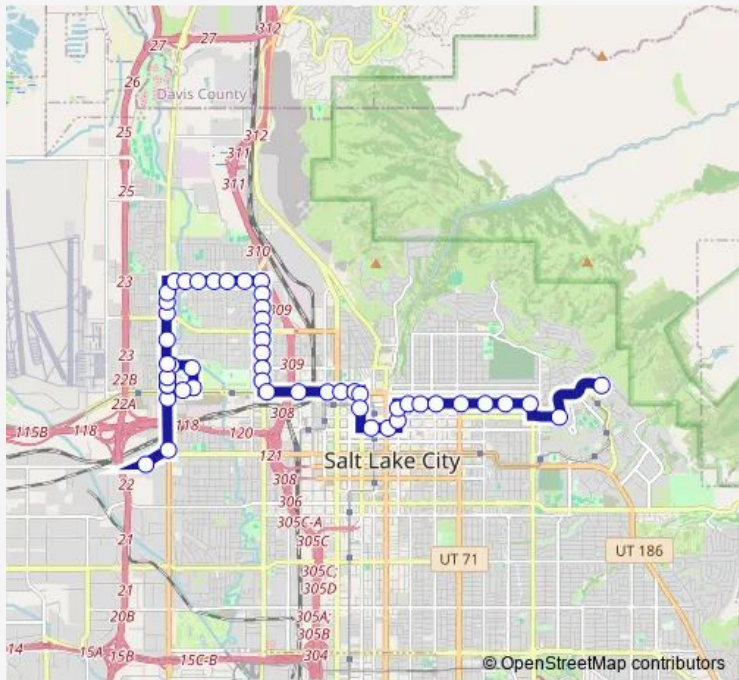

**Bus 1 South Temple**

[Go to website](#)

**Direction**  
 University Hospital — Orange St Transit Center (Bay C)  
 48 stops  
[Open route schedule](#)

- University Hospital
- North Campus / Federal Heights (Wb)
- U Kennecott Building (Wb)
- 100 S / University St (Wb)
- South Temple / 1300 E / T St (Wb)
- South Temple / 1100 E / Q St (Wb)
- South Temple / 900 E / N St (Wb)
- South Temple / L St (Wb)
- South Temple / 700 E / J St (Wb)
- South Temple / 500 E / F St (Wb)
- South Temple / 400 E / C St (Wb)
- South Temple / 300 E / B St (Wb)
- 200 E / South Temple (Sb)
- 200 E / 150 S (Sb)
- 200 S / State St (Wb)
- 200 S / Main St (Wb)
- West Temple / 150 S (Nb)
- West Temple & South Temple (Nb)
- North Temple / 200 W (Wb)
- North Temple / 300 W (Wb)
- North Temple / 600 W (Wb)

**Route schedule**  
 University Hospital — Orange St Transit Center (Bay C)

Monday	04:20-23:50
Tuesday	04:20-23:50
Wednesday	04:20-23:50
Thursday	04:20-23:50
Friday	04:20-23:50
Saturday	04:20-23:50
Sunday	06:20-20:50

**Route info**  
 Direction: University Hospital  
 Stops: 48  
 Trip Duration: 0 hour 48 min

North Temple / 850 W (Wb)

900 W / 200 N (Nb)

900 W / 300 N (Nb)

900 W / 400 N (Nb)

900 W / 500 N (Nb)

900 W / 600 N (Nb)

## Route info

Direction: Orange St Transit Center (Bay C)

Stops: 51

Trip Duration: 1 hour 3 min

900 W / 700 N (Sb)

900 W / 600 N (Sb)

900 W / 500 N (Sb)

900 W / 400 N (Sb)