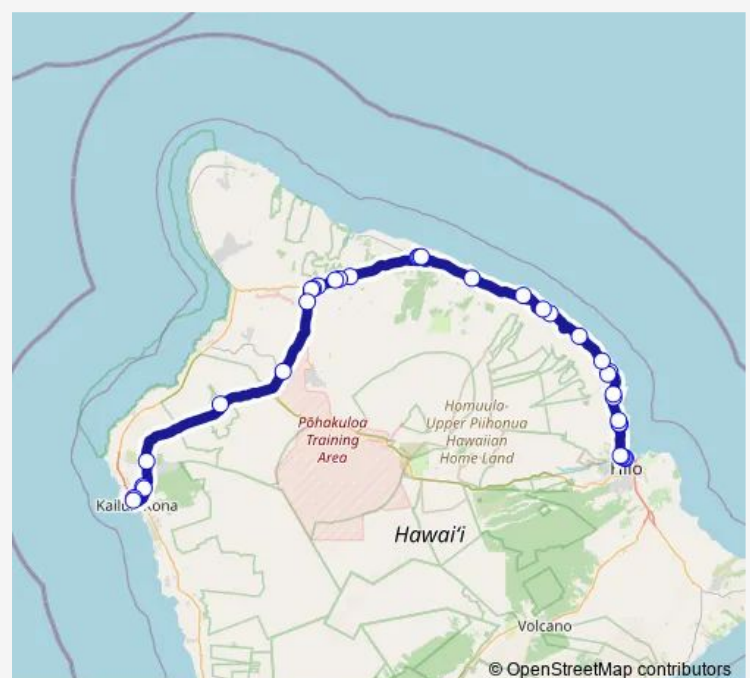

### Route schedule

Luhia Street @ Loloku Street (Target) — Mo'oheau Bus Terminal (329 Kamemehameha Ave)

Monday 07:45-12:45

Tuesday 07:45-12:45

Wednesday 07:45-12:45

Thursday 07:45-12:45

Friday 07:45-12:45

Saturday 07:45-12:45

### Route info

Direction: Luhia Street @ Loloku Street (Target)

Stops: 30

Trip Duration: 2 hour 56 min

1 — 1 Hilo Kona

Ninole Highway 19 @ Across from U.S. Post Office

Highway 19 @ Old Mamalahoa Hwy

Highway 19 @ Honomu Road/Highway 220

## Route schedule

Bayfront Park and Ride Lot (Kamehameha Ave @ Pauahi St) — Luhia Street @ Loloku Street (Target)

Monday 05:35-16:44

Tuesday 05:35-16:44

Wednesday 05:35-16:44

Thursday 05:35-16:44

Friday 05:35-16:44

## Route info

Direction: Bayfront Park and Ride Lot (Kamehameha Ave @ Pauahi St)

Stops: 34

Trip Duration: 2 hour 39 min

Waimea Lakeland Wb

Waimea Nani Waimea St

Waimea Kipahele St

Waimea Atlas Recycling