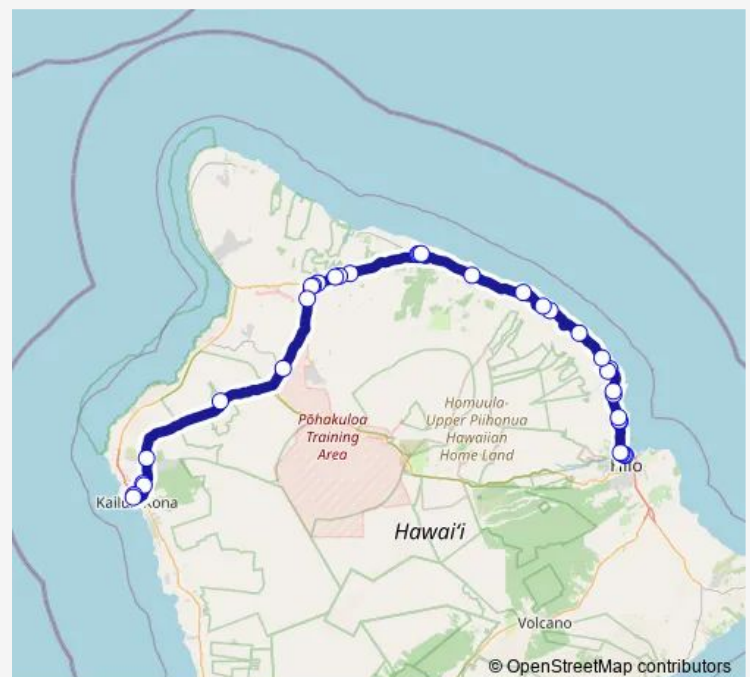

Bus 1 1 Hilo Kona

[Go to website](#)

Direction

Luhia Street @ Loloku Street (Target) — Mo'oheau Bus Terminal (329 Kamemehameha Ave)

30 stops

[Open route schedule](#)

Luhia Street @ Loloku Street (Target)

Kamakaeha Avenue @ Keahuolu Courthouse

Kealakehe Elementary School crosswalk

Kealakaa Street @ Kealakehe Street (Jack Hall)

Highway 190 @ Matsuyama Food Mart

Highway 190 @ farside of Waikoloa Road (across Pyramid Stone)

Waimea Kohala Airport Nb

Pukalani Rd @ Highway 19

Waimea Fish and Hog

Waimea Kipahele St

Waimea Nani Waimea St

Waimea Lakeland Eb

Plumeria Street @ Honokaa Hospital

Akia Street @ Honoka'a Park (across Hauoli Senior Housing)

Honoka'a Mamane Street @ Pakalana Street (nearside)

Paauilo Highway 19 @ Paauilo Mill Road (U.S. Post Office)

Lauapahoehoe Highway 19 @ Old Mamalahoa Highway (Overpass)

Laupahoehoe Sb

Highway 19 @ Kahawailani Place

Route schedule

Luhia Street @ Loloku Street (Target) — Mo'oheau Bus Terminal (329 Kamemehameha Ave)

Monday	07:45-12:45
Tuesday	07:45-12:45
Wednesday	07:45-12:45
Thursday	07:45-12:45
Friday	07:45-12:45
Saturday	07:45-12:45
Sunday	07:45-12:45

Route info

Direction: Luhia Street @ Loloku Street (Target)

Stops: 30

Trip Duration: 2 hour 56 min