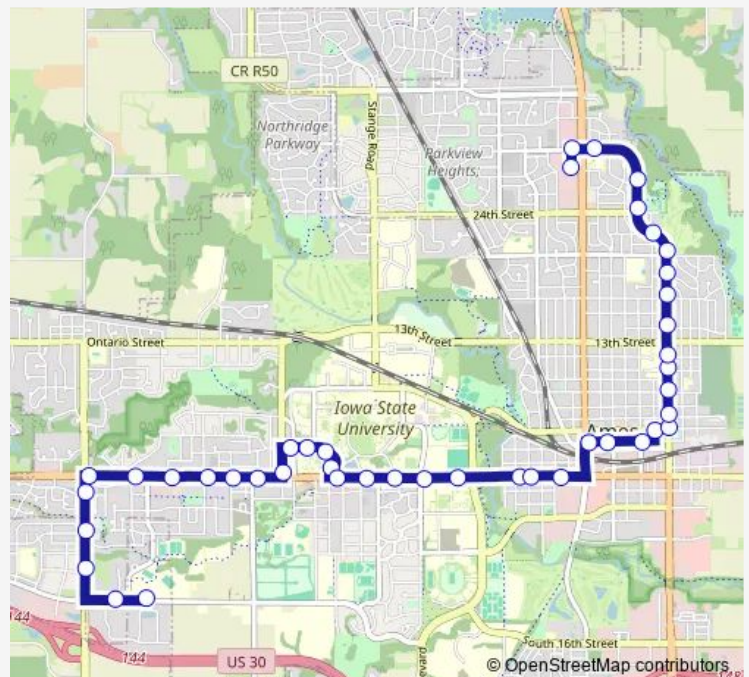

Duff Avenue at 22nd Street Southbound

Duff Avenue at 20th Street Westbound

Duff Avenue at O'Neil Drive Westbound

Duff Avenue at 16th Street Westbound

Duff Avenue at 14th Street Westbound

Duff Avenue at Mcfarland Clinic Southbound

### Route info

Direction: North Grand Mall

Stops: 43

Trip Duration: 0 hour 36 min

1 — Red West

Lincoln Way at Russell Avenue Westbound

Lincoln Way at Hilton Coliseum Westbound

Lincoln Way at Beach Avenue Westbound

Lincoln Way at Union Drive Westbound

Lincoln Way at Lynn Avenue Westbound

Lake Laverne West

Student Services

Beyer Hall

West Street at Hyland Avenue Westbound

Hyland Avenue at Lincoln Way Southbound

Lincoln Way at State Avenue Westbound

Lincoln Way at Wilmoth Avenue Westbound

Lincoln Way at Franklin Avenue Westbound

Lincoln Way at Marshall Avenue Westbound

Lincoln Way at Hickory Drive Westbound

South Dakota Avenue at Lincoln Swing Southbound