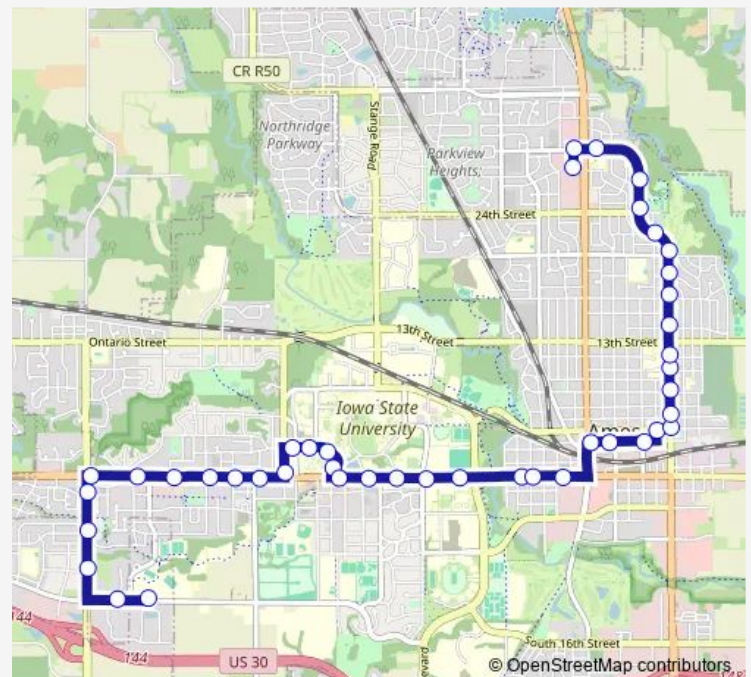

Duff Avenue at 22nd Street Southbound

Duff Avenue at 20th Street Westbound

Duff Avenue at O'Neil Drive Westbound

Duff Avenue at 16th Street Westbound

Duff Avenue at 14th Street Westbound

Duff Avenue at Mcfarland Clinic Southbound

City Hall Westbound

Allan Drive at Grand Avenue

Lincoln Way at Elm Avenue Westbound

Lincoln Way at Maple Avenue Westbound

Lincoln Way at Hazel Avenue Westbound

### Route info

Direction: North Grand Mall

Stops: 43

Trip Duration: 0 hour 36 min

1 — Red West

Lincoln Way at Russell Avenue Westbound

Lincoln Way at Hilton Coliseum Westbound

Lincoln Way at Beach Avenue Westbound

Lincoln Way at Union Drive Westbound

Lincoln Way at Lynn Avenue Westbound

Lake Laverne West

Student Services

Beyer Hall

West Street at Hyland Avenue Westbound

Hyland Avenue at Lincoln Way Southbound

Lincoln Way at State Avenue Westbound