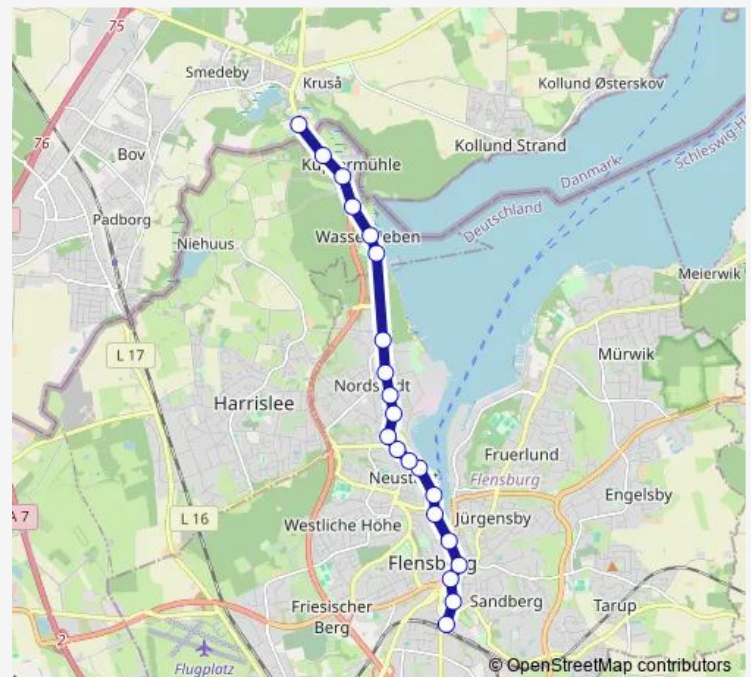

### Route schedule

Flensburg Campus Uni — Flensburg Am Lachsbach

Monday 23:05

Tuesday 23:05

Wednesday 23:05

Thursday 23:05

Friday 23:05

Saturday 23:05

### Route info

Direction: Flensburg Campus Uni

Stops: 19

Trip Duration: 0 hour 19 min