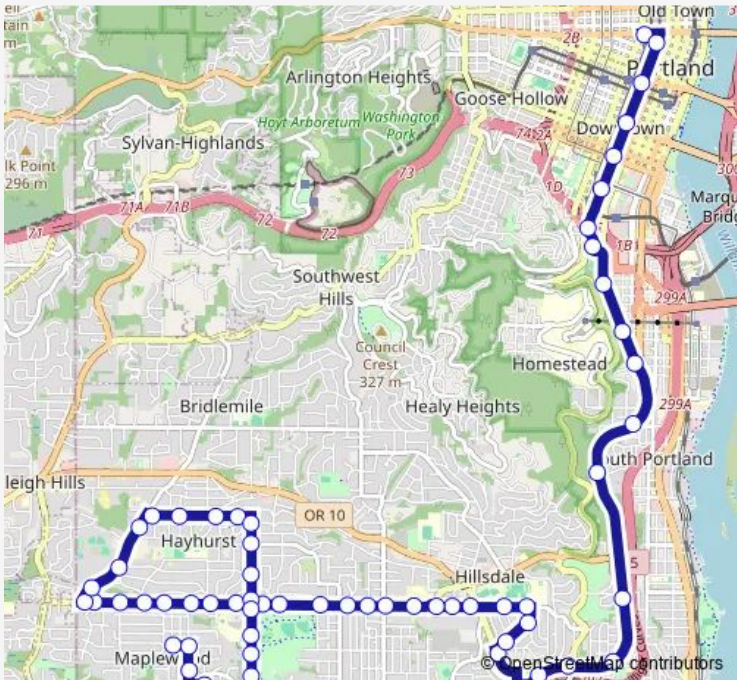

[Go to website](#)

Direction
 SW Broadway & W Burnside — SW Nevada Ct & 54th
 61 stops
[Open route schedule](#)

- SW Broadway & W Burnside
- SW 5th & Pine
- SW 5th & Morrison
- SW 5th & Madison
- SW 5th & Market
- SW 5th & Hall
- SW 5th & Broadway
- SW 5th & Caruthers
- SW Barbur & Hooker
- SW Barbur & Whitaker
- SW Barbur & Lane
- SW Barbur & Hamilton
- 4900 Block SW Barbur
- SW Barbur & Parkhill Dr
- SW Barbur & 3rd
- SW Barbur & Terwilliger
- SW Barbur & Bertha
- SW Bertha & Chestnut
- SW Chestnut & 14th
- SW Chestnut & 12th Dr
- SW Vermont & Chestnut

Route schedule
 SW Broadway & W Burnside — SW Nevada Ct & 54th

Monday	15:38-15:15
Tuesday	15:38-15:15
Wednesday	15:38-15:15
Thursday	15:38-15:15
Friday	15:38-15:15
Saturday	—
Sunday	—

Route info
 Direction: SW Broadway & W Burnside
 Stops: 61
 Trip Duration: 0 hour 52 min

1 — Vermont **BusMaps**

SW Vermont & 13th

SW Vermont & Bertha

2200 Block SW Vermont

SW Vermont & 24th

SW Capitol & 26th

SW Vermont & 30th

SW Vermont & 32nd

Direction: SW Vermont & Idaho Dr

Stops: 56

Trip Duration: 0 hour 57 min

SW 45th & Pendleton

SW 45th & Illinois

SW Vermont & 45th

SW Vermont & Idaho Dr

SW Vermont & 37th