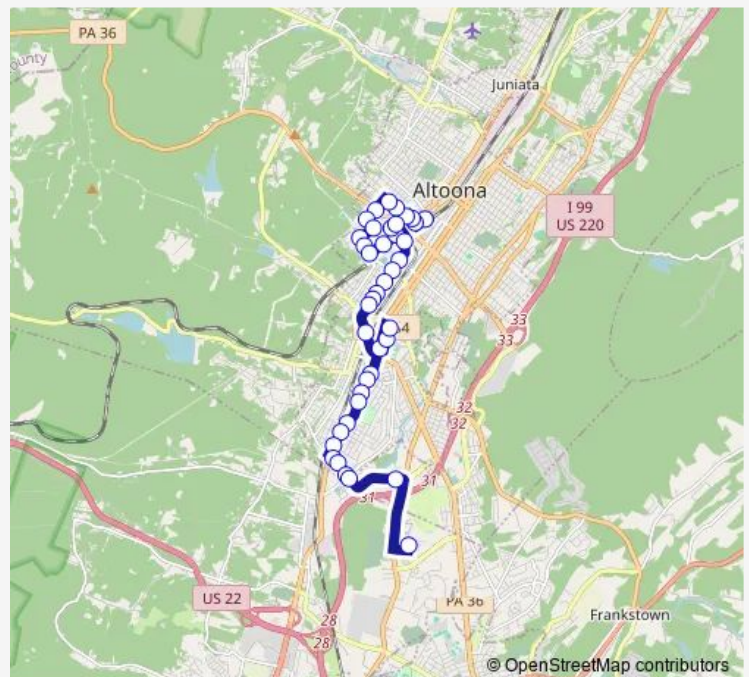

6th Ave & 40th St I

6th Ave & Burgoon Rd I

6th Ave & Logan Blvd I

Route schedule

Wal Mart — Transit Center

Monday 08:18-20:18

Tuesday 08:18-20:18

Wednesday 08:18-20:18

Thursday 08:18-20:18

Friday 08:18-20:18

Saturday 08:18-20:18

Sunday —

Route info

Direction: Wal Mart

Stops: 48

Trip Duration: 0 hour 42 min

1 — Crosstown

6th Ave & 35th St

5th Ave & Amtran

5th Ave & 31st

Beale Ave & 31st St

Beale Ave and 28th St

Beale Ave and 26th St

Beale Ave and 23rd St

Saturday 07:00-20:00

Sunday —

Route info

Direction: Transit Center

Stops: 18

Trip Duration: 0 hour 20 min

Direction

Transit Center — Wal Mart