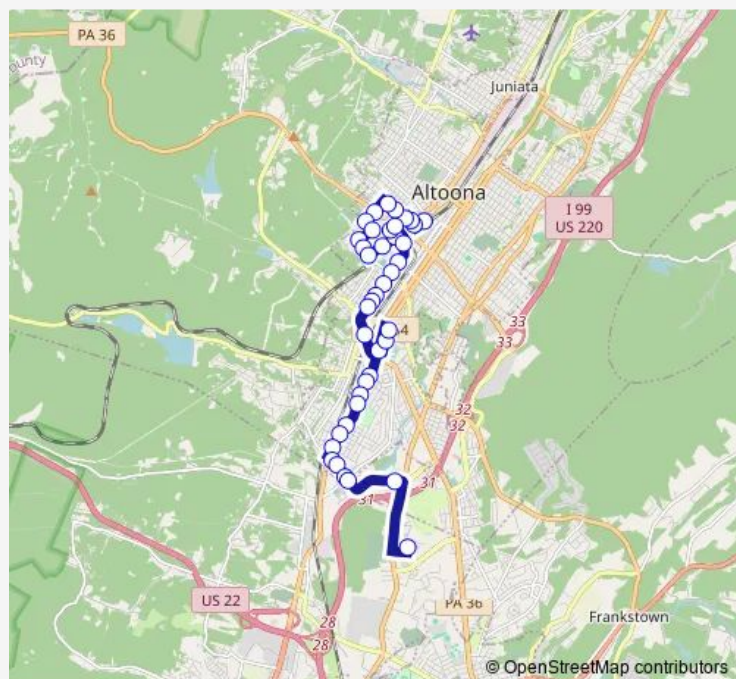

### Route schedule

Wal Mart — Transit Center

Monday 08:18-20:18

Tuesday 08:18-20:18

Wednesday 08:18-20:18

Thursday 08:18-20:18

Friday 08:18-20:18

Saturday 08:18-20:18

### Route info

Direction: Wal Mart

Stops: 48

Trip Duration: 0 hour 42 min

1 — Crosstown

6th Ave & 35th St

5th Ave & Amtran

5th Ave & 31st

## Route info

Direction: Transit Center

Stops: 18

Trip Duration: 0 hour 20 min

## Route info

Direction: Transit Center

Stops: 40

Trip Duration: 0 hour 35 min

5th Ave & Amtran

5th Ave & 31st

6th & 40th St O

6th Ave & 41st St O