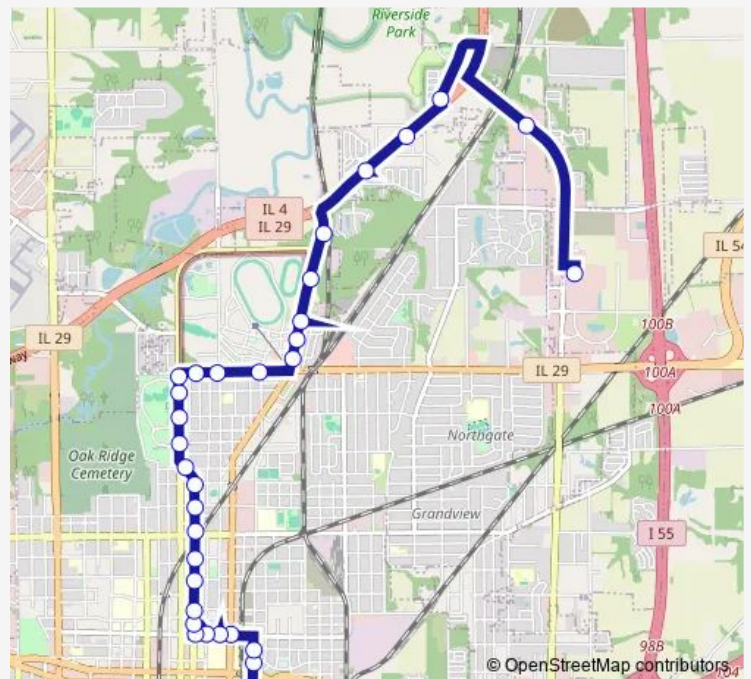

Route schedule

Transfer Center Stop B — Walmart Supercenter

Monday	06:00-17:30
Tuesday	06:00-17:30
Wednesday	06:00-17:30
Thursday	06:00-17:30
Friday	06:00-17:30
Saturday	06:00-17:00
Sunday	—

Route info

Direction: Transfer Center Stop B

Stops: 32

Trip Duration: 0 hour 21 min

1 — North 5th / Sand Hill

Sangamon & 11th

Peoria & Taft

Peoria & Saunders

Peoria & E. Warren

Peoria Qik-N-Ez

5th & Mcclernand

5th & North Grand

5th & Enterprise

Route schedule

Walmart Supercenter — Transfer Center Stop B

Monday 06:24-17:54

Tuesday 06:24-17:54

Wednesday 06:24-17:54

Thursday 06:24-17:54

Friday 06:24-17:54

Saturday 06:24-17:24

Sunday —

Route info

Direction: Walmart Supercenter

Stops: 32

Trip Duration: 0 hour 28 min