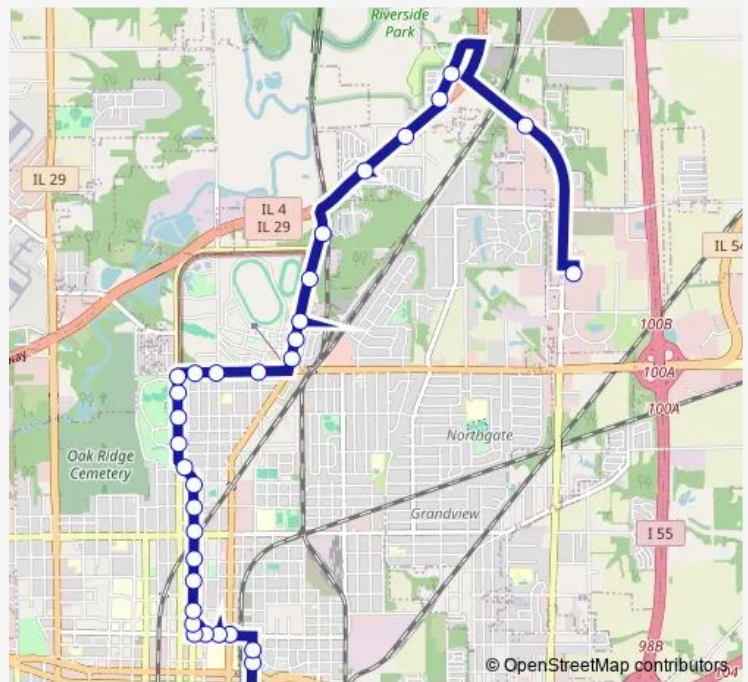

### Route schedule

Transfer Center Stop B — Walmart Supercenter

Monday	06:00-17:30
Tuesday	06:00-17:30
Wednesday	06:00-17:30
Thursday	06:00-17:30
Friday	06:00-17:30
Saturday	06:00-17:00
Sunday	—

### Route info

Direction: Transfer Center Stop B

Stops: 32

Trip Duration: 0 hour 21 min

1 — North 5th / Sand Hill

Sangamon & 11th

Peoria & Taft

Peoria & Saunders

**Direction**

Walmart Supercenter — Transfer Center Stop B

32 stops

[Open route schedule](#)

Walmart Supercenter

Farm &amp; Home Supply

Dirksen &amp; Bissell

Dirksen &amp; Woodland Acres South

## Route info

Direction: Walmart Supercenter

Stops: 32

Trip Duration: 0 hour 28 min

5th & Enos

5th & Carpenter

5th & Madison

5th & Jefferson