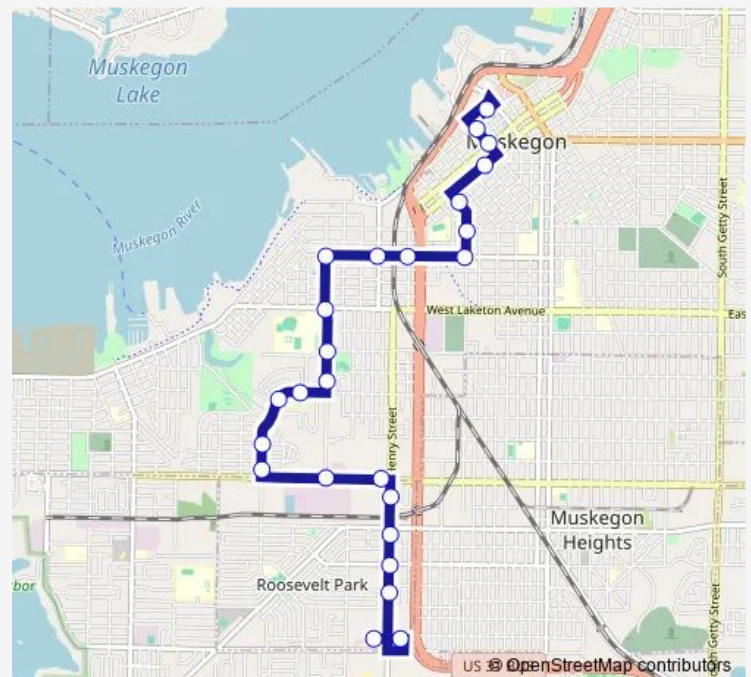

### Direction

Walmart on Henry — Herman Ivory Terminal Off Street

25 stops

[Open route schedule](#)

Walmart on Henry

Meijer on Henry

Henry & Cranbrook

Henry & Summit

### Route schedule

Walmart on Henry — Herman Ivory Terminal Off Street

Monday 07:26-17:26

Tuesday 07:26-17:26

Wednesday 07:26-17:26

Thursday 07:26-17:26

Friday 07:26-17:26

Saturday —

### Route info

Direction: Walmart on Henry

Stops: 25

Trip Duration: 0 hour 25 min

1 — Route 1

Muskegon & 4th

3rd @ Hackley Library

3rd & Western

## Direction

Herman Ivory Terminal Off Street — Meijer on Henry

24 stops

[Open route schedule](#)

Herman Ivory Terminal Off Street

3rd @ Hackley Park

Muskegon & 4th

7th & Houston