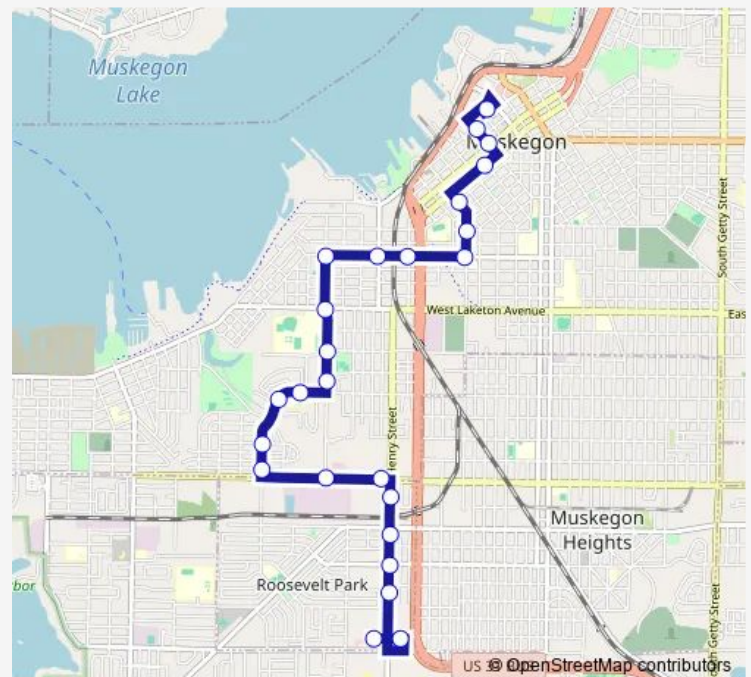

Southern & Park

Park & Washington

7th & Houston

Route schedule

Walmart on Henry — Herman Ivory Terminal Off Street

Monday 07:26-17:26

Tuesday 07:26-17:26

Wednesday 07:26-17:26

Thursday 07:26-17:26

Friday 07:26-17:26

Saturday —

Sunday —

Route info

Direction: Walmart on Henry

Stops: 25

Trip Duration: 0 hour 25 min

1 — Route 1

Muskegon & 4th

3rd @ Hackley Library

3rd & Western

Herman Ivory Terminal Off Street

Direction

Herman Ivory Terminal Off Street — Meijer on Henry

24 stops

[Open route schedule](#)

Herman Ivory Terminal Off Street

3rd @ Hackley Park

Muskegon & 4th

7th & Houston

Park & Washington

Park & Southern

Southern & Beidler