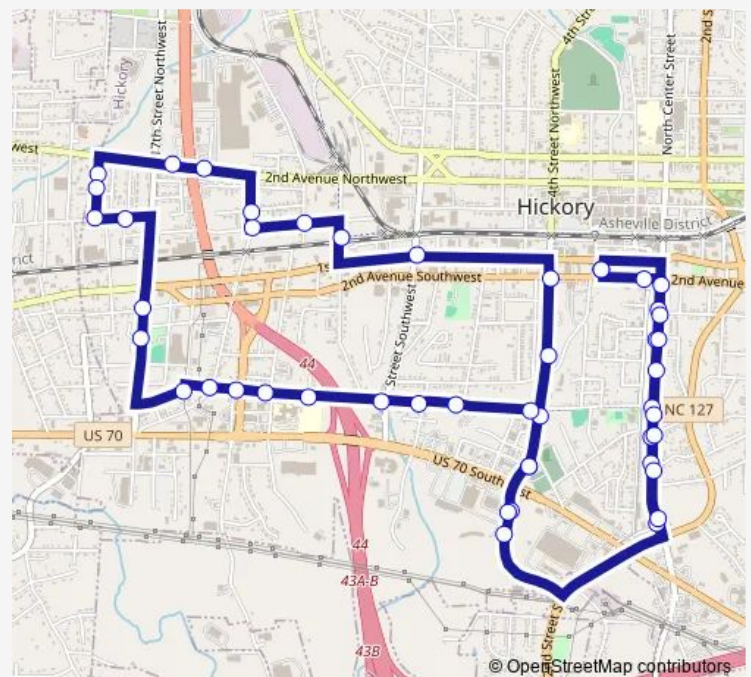

2nd Av SW and 1st St Sw

S Center St and Ridgeview Plaza

S Center St and 4th Ave Sw

S Center St and 7th Ave Sw

S Center St and 8th Ave Sw

S Center St and 9th Av Se

S Center St and 11th Ave SW (outbound)

4th St Dr SW - Across from Neighborhood Market

80 14th St NW at Westmont Center

1510 2nd Av NW at Hams Restaurant

1612 2nd Av NW at Sunhouse Gas

188 18th St NW at Hilltop Apartments

Route schedule

285 2nd Av SW at Greenway Transit Center — 285 2nd Av SW at Greenway Transit Center

Monday	08:50-16:10
Tuesday	08:50-16:10
Wednesday	08:50-16:10
Thursday	08:50-16:10
Friday	08:50-16:10
Saturday	08:50-16:10
Sunday	—

Route info

Direction: 285 2nd Av SW at Greenway Transit Center

Stops: 47

Trip Duration: 0 hour 37 min

1 — West Hickory

170 18th St NW at Hilltop Apartments

102 18th St NW at intersection of 1st Av Nw

1720 1st Av NW at Apartments

17th St SW and 2nd Ave Sw

390 17th St SW at W Hickory Senior Center