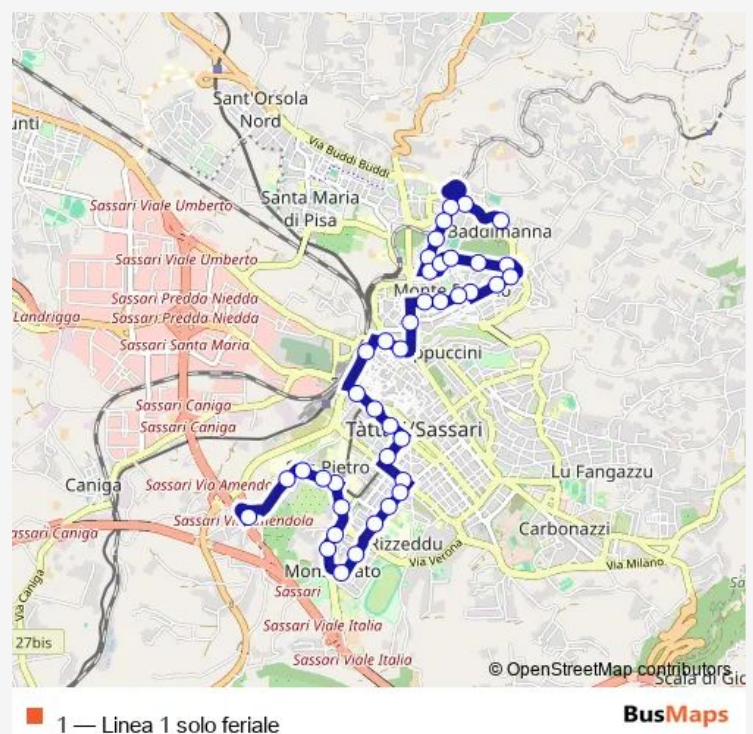

Thursday 07:44-20:25

Friday 07:44-20:25

Saturday 07:44-20:25

Sunday —

Route info

Direction: Piazzale Giovanni Falcone, Capolinea

Stops: 39

Trip Duration: 0 hour 44 min

Monday 07:00-20:39

Tuesday 07:00-20:39

Wednesday 07:00-20:39

Thursday 07:00-20:39

Friday 07:00-20:39

Saturday 07:00-20:39

Sunday —

Route info

Direction: Via Sini Capolinea

Stops: 40

Trip Duration: 0 hour 46 min

Viale Italia 1

Viale Italia, Incrocio Via Sardegna

Via Amendola 18

Via Turati 28

Via Turati 60

Via Turati, Terminal Extraurbano

Via Washington Fronte Chiesa

Piazza Vienna

Via Budapest 13

Via Budapest 3

Via Rockefeller 18

Via Delle Croci Fronte 3

Via Delle Croci, Piazza San Pietro