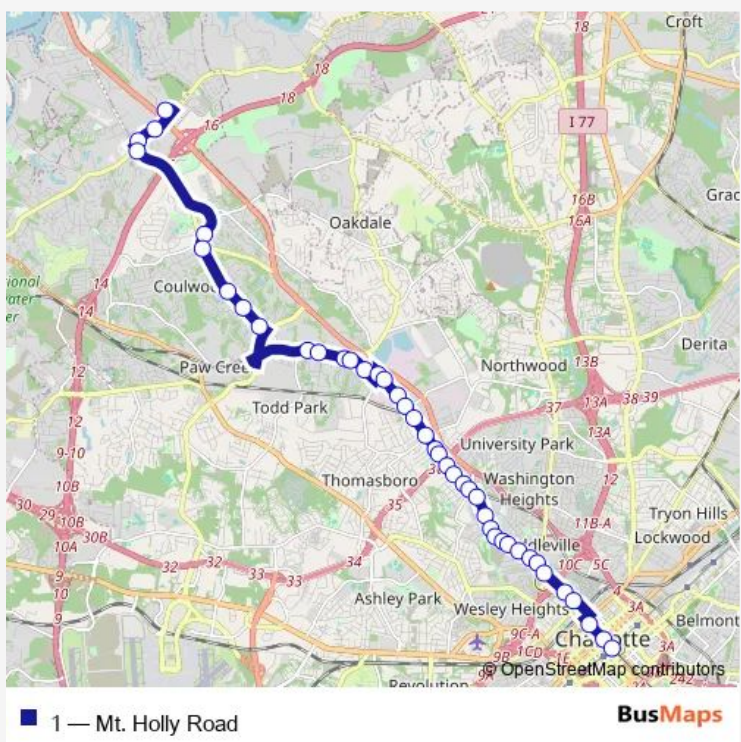

Bus 1 Mt. Holly Road

[Go to website](#)

Direction
 Transit Center- Bay E — Callabridge Ct @ Walmart
 45 stops
[Open route schedule](#)

- Transit Center- Bay E
- 4th St & Church St
- 4th St & Poplar St
- 4th St & Graham St
- 5th St & Cedar St
- 5th St & Irwin Ave
- 5th St & Frazier Ave
- 5th and Martin st
- Rozzelles Ferry Rd & Beatties Ford Rd
- Rozzelles Ferry Rd & Lima Ave
- Rozzelles Ferry Rd & Turner Ave
- Rozzelles Ferry Rd & Gardener Ave
- Rozzelles Ferry Rd & Smallwood Pl
- Rozzelles Ferry Rd & Yellowstone Drive
- Rozzelles Ferry Rd & Judson Ave
- Rozzelles Ferry Rd @ 3020
- Rozzelles Ferry Rd & Norwood Dr
- Rozzelles Ferry Rd & Lakewood Ave
- Rozzelles Ferry Rd & Oregon St
- Rozzelles Ferry Rd & Halsey St
- Rozzelles Ferry Rd & Honeywood Ave

Route schedule
 Transit Center- Bay E — Callabridge Ct @ Walmart

Monday	06:08-01:30 ⁺¹
Tuesday	06:08-01:30 ⁺¹
Wednesday	06:08-01:30 ⁺¹
Thursday	06:08-01:30 ⁺¹
Friday	06:08-01:30 ⁺¹
Saturday	06:08-01:30 ⁺¹
Sunday	06:21-20:21

Route info
 Direction: Transit Center- Bay E
 Stops: 45
 Trip Duration: 0 hour 34 min

Rozzelles Ferry Rd & Linwood Ave

Rozzelles Ferry Rd & Goff St

Rozzelles Ferry Rd & Hoskins Rd

Rozzelles Ferry Rd & Manley St