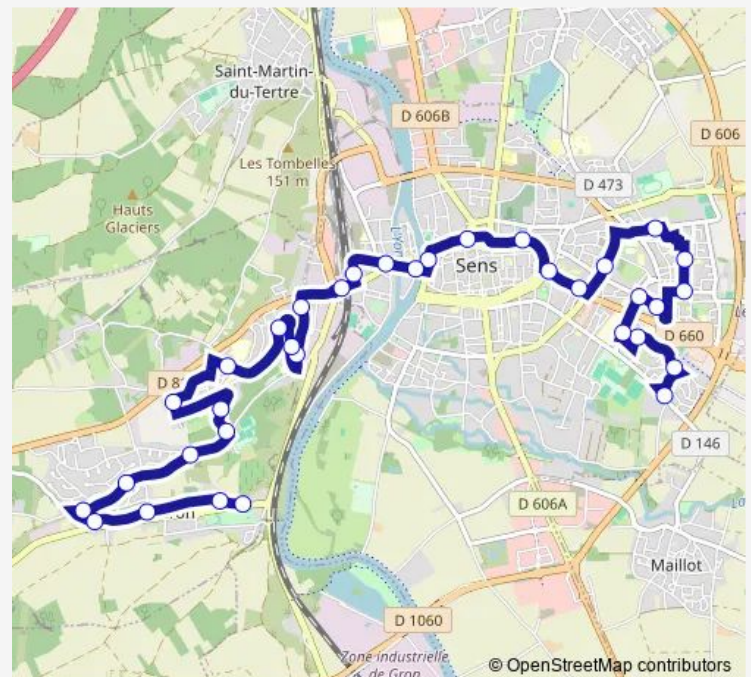

Garibaldi

### Route schedule

Paul Bert — C/C Sud

Monday 05:57-20:30

Tuesday 05:57-20:30

Wednesday 05:57-20:30

Thursday 05:57-20:30

Friday 05:57-20:30

Saturday 07:07-19:35

### Route info

Direction: Paul Bert

Stops: 34

Trip Duration: 0 hour 46 min

1 — Paron Mairie - Sens Hôpital - C.C. Sud

Mallarmé

Place des Héros

Etoile