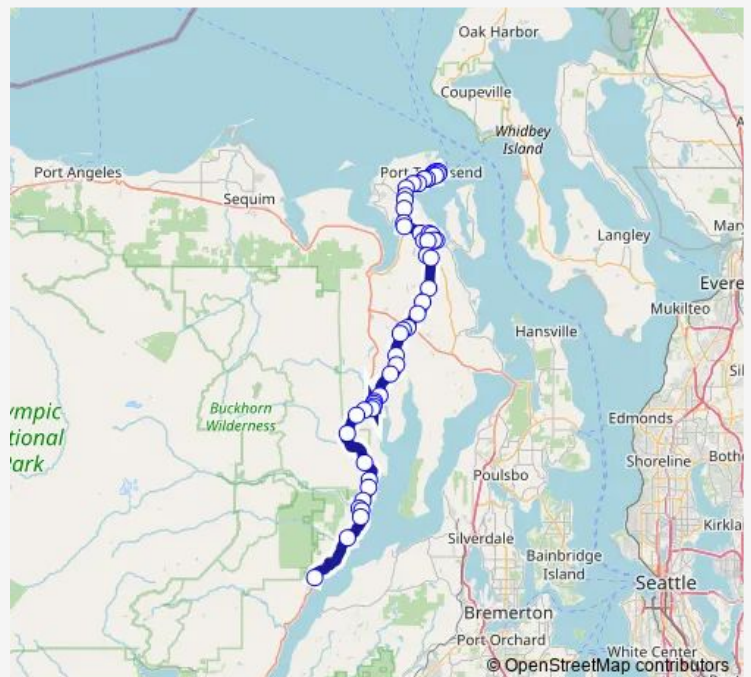

Highway 20 at West end of Jeffco Airport

Four Corners Park & Ride

Highway 19 Opposite Salmon Business Park

Highway 19 at Fiesta Jalisco

Route schedule

Haines Place Park and Ride — Triton Cove

Monday 05:15-17:37

Tuesday 05:15-17:37

Wednesday 05:15-17:37

Thursday 05:15-17:37

Friday 05:15-17:37

Saturday 06:35-17:25

Sunday —

Route info

Direction: Haines Place Park and Ride

Stops: 57

Trip Duration: 1 hour 25 min

1 — Quilcene / Brinnon Via Tri-Area

SR 116 (Ness Corner Road) at Chimacum Creek Road

Cedar Ave north of Jefferson County Library

Cedar Ave at Hayden Street

Cedar Ave at Montgomery Street

Saturday 08:05-18:40

Sunday —

Route info

Direction: Triton Cove

Stops: 52

Trip Duration: 1 hour 12 min

Center Road at Egg and I Road

Country Meadow Rd