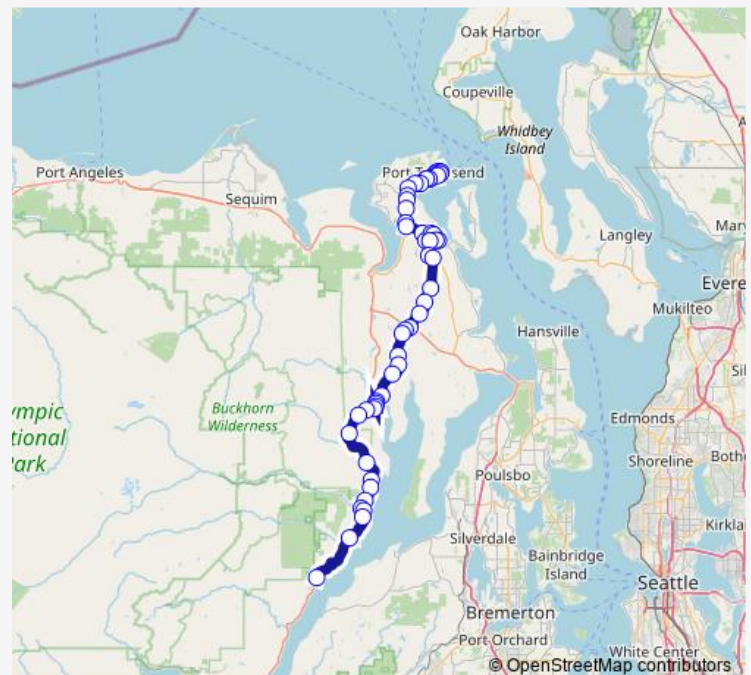

Highway 20 at West end of Jeffco Airport

Four Corners Park & Ride

Highway 19 Opposite Salmon Business Park

Highway 19 at Fiesta Jalisco

Route schedule

Haines Place Park and Ride — Triton Cove

Monday 05:15-17:37

Tuesday 05:15-17:37

Wednesday 05:15-17:37

Thursday 05:15-17:37

Friday 05:15-17:37

Saturday 06:35-17:25

Sunday —

Route info

Direction: Haines Place Park and Ride

Stops: 57

Trip Duration: 1 hour 25 min

1 — Quilcene / Brinnon Via Tri-Area

SR 116 (Ness Corner Road) at Chimacum Creek Road

Cedar Ave north of Jefferson County Library

Cedar Ave at Hayden Street

Cedar Ave at Montgomery Street

Saturday 08:05-18:40

Sunday —

Route info

Direction: Triton Cove

Stops: 52

Trip Duration: 1 hour 15 min

Center Road at Egg and I Road

Country Meadow Rd