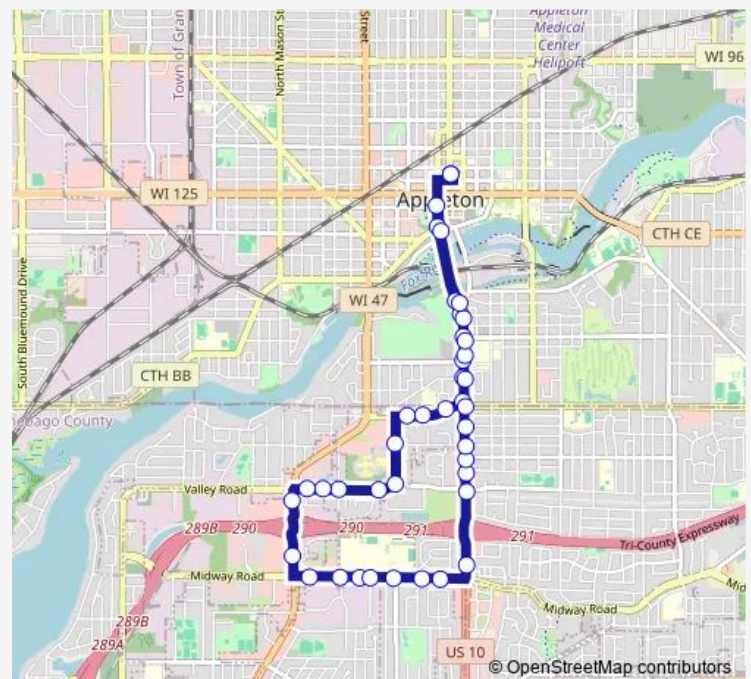

Appleton & W Tuckaway

Appleton & Drum Corps

1233 Midway @ Kwik Trip east driveway

Route schedule

Transit Center — Transit Center

Monday 06:15-21:30

Tuesday 06:15-21:30

Wednesday 06:15-21:30

Thursday 06:15-21:30

Friday 06:15-21:30

Saturday 08:15-21:30

Sunday —

Route info

Direction: Transit Center

Stops: 41

Trip Duration: 0 hour 25 min