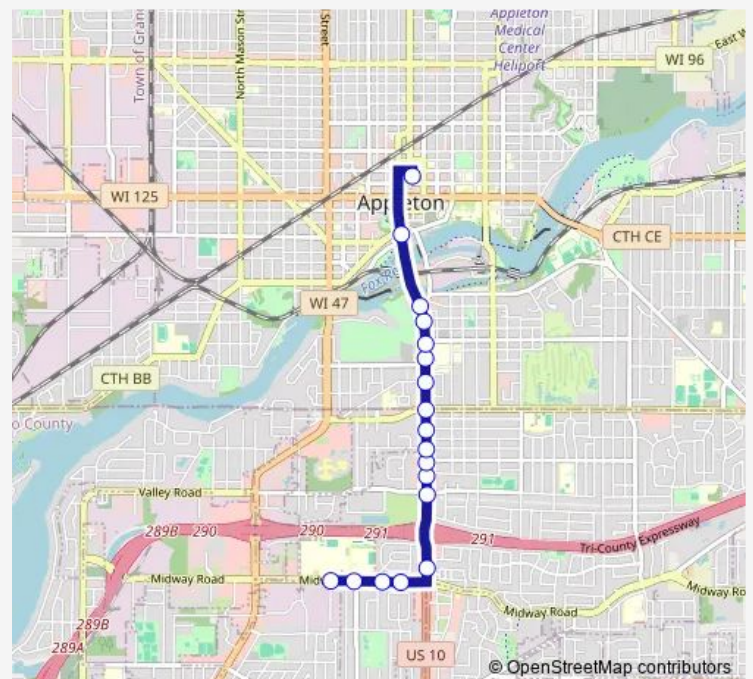

Appleton & W Tuckaway

Appleton & Drum Corps

1233 Midway @ Kwik Trip east driveway

Route schedule

Transit Center - Zone 8/19 — Midway & Opportunity Way

Monday 06:15-18:15

Tuesday 06:15-18:15

Wednesday 06:15-18:15

Thursday 06:15-18:15

Friday 06:15-18:15

Saturday 08:15-13:15

Sunday —

Route info

Direction: Transit Center - Zone 8/19

Stops: 23

Trip Duration: 0 hour 15 min

1 — 01 - Midway

Midway & University

Midway & Opportunity Way

Direction

Midway & Opportunity Way — Transit Center - Zone 8/19

18 stops

[Open route schedule](#)

Midway & Opportunity Way