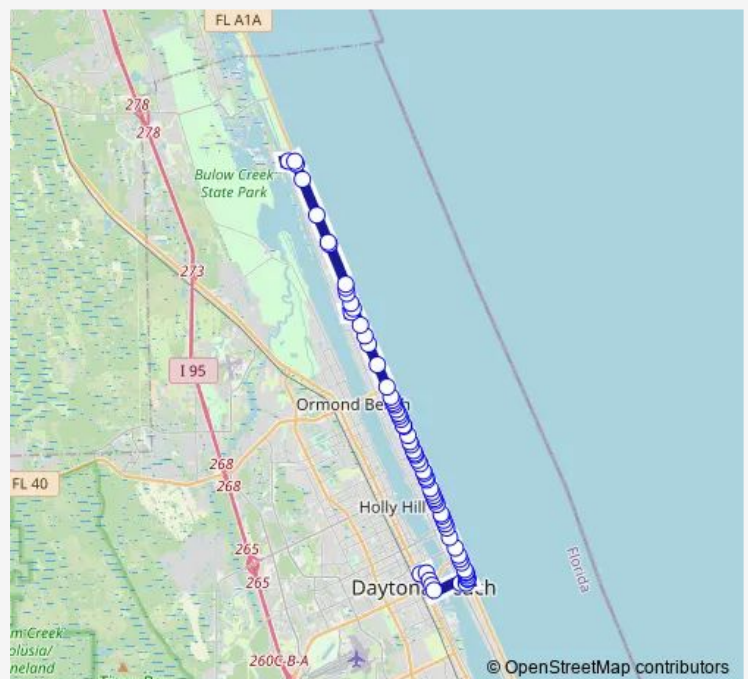

Revilo & A1A Nb

Vermont & A1A Nb

INT'L Speedway & A1A Nb

A1a&Kemp Nb

A1A & Main Nb

Intermodal Transit Facility

A1A & Oakridge Ob

A1A & Seabreeze Ob

A1A & Glenview Ob

Route schedule

Transfer Plaza — A1A AND Surfside Timepoint

Monday 05:40

Tuesday 05:40

Wednesday 05:40

Thursday 05:40

Friday 05:40

Saturday —

Sunday —

Route info

Direction: Transfer Plaza

Stops: 65

Trip Duration: 0 hour 43 min

A1A & Riverview Ob

A1A & Jessamine Ob

1078 N. Atlantic Ob

1018 N. A1A Ob

A1A & Driftwood Ob

A1A & Golf Ob

A1A & Zelda Ob

1454 N. Atlantic Ob

A1A AND Euclid Ob

1812 N. Atlantic Ob