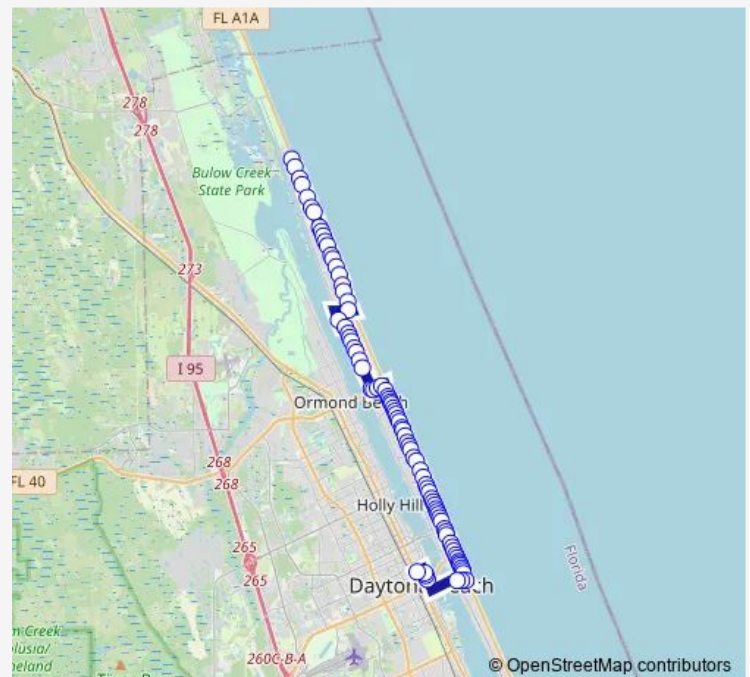

Breezeway & A1A Ib

Ormond Mall

River DR. AND John Anderson Ib

ST. Mark Circle & Halifax Ib

Dormont DR. & Halifax Ib

Southwind DR. & Halifax Ib

Standish DR. & Halifax Ib

Ocean Terrace & Halifax Ib

Halifax & Amsden Ib

Route schedule

A1A AND Surfside Timepoint — Transfer Plaza

Monday 06:30

Tuesday 06:30

Wednesday 06:30

Thursday 06:30

Friday 06:30

Saturday —

Sunday —

Route info

Direction: A1A AND Surfside Timepoint

Stops: 79

Trip Duration: 0 hour 50 min

Druid Circle & Halifax Ib

Halifax & Neptune Ib

Granada & Halifax Ib

Seton Trail & Granada Ib

Vining Court & Granda Ib

Bovard & Granada Ib

Bosarvey & A1A Ib

Osceola & S. Atlantic Ib

Seminole & S. Atlantic Ib

Ormond Parkway & A1A Ib