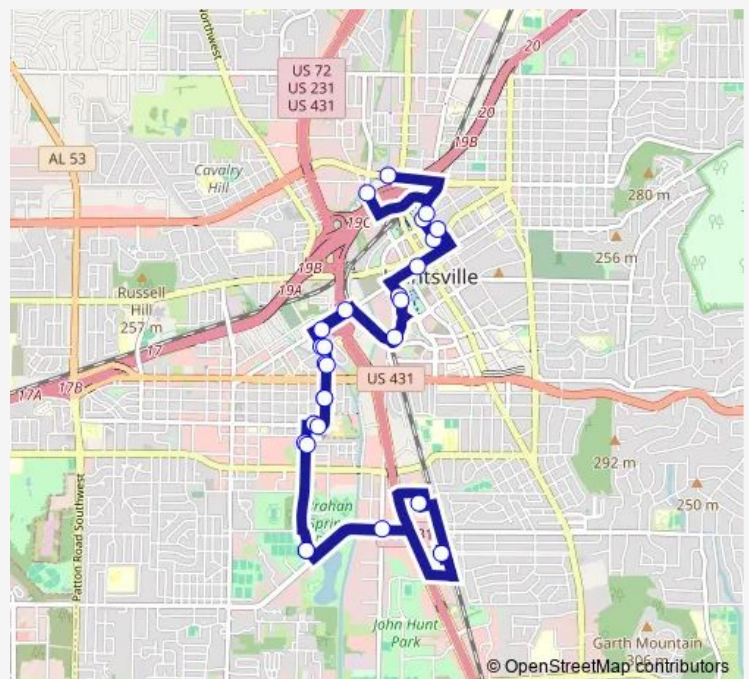

9th Ave at Seminole Dr

Seminole Dr at 7th Ave

Salvation Army

Route schedule

New Transit Center North Exit — New Transit Center South Exit

Monday 06:00-20:00

Tuesday 06:00-20:00

Wednesday 06:00-20:00

Thursday 06:00-20:00

Friday 06:00-20:00

Saturday 07:00-18:00

Sunday —

Route info

Direction: New Transit Center North Exit

Stops: 27

Trip Duration: 0 hour 55 min

1 — Brahan Spring

Seminole at Vernon

Clinton at Seminole Nb

Russell Erskine Apartments

Todd Towers Stop

Huntsville Summit

New Transit Center South Exit

1 Bus time schedules and route maps are available in an offline PDF at busmaps.com. Use the busmaps.com website to see live bus times, train schedule or subway schedule, and step-by-step directions for all public transit in