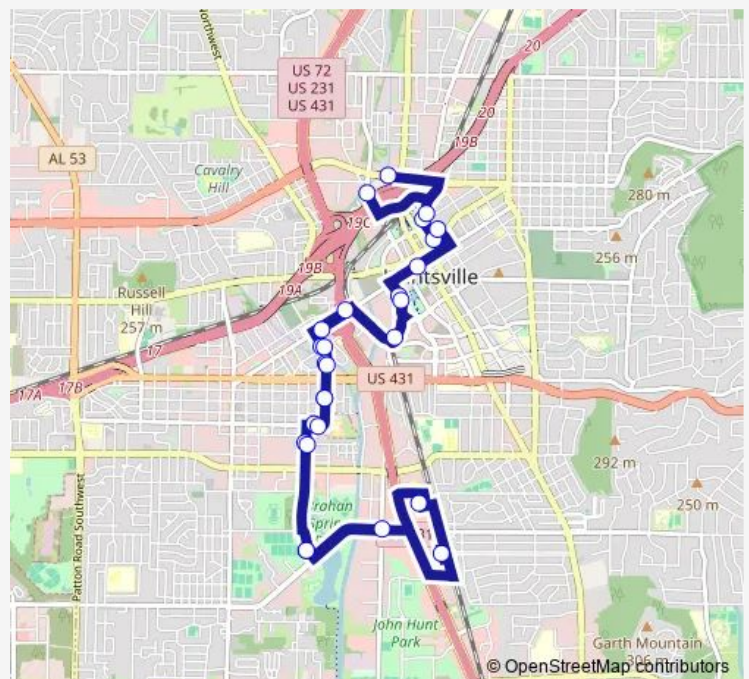

9th Ave at Seminole Dr

Seminole Dr at 7th Ave

Salvation Army

Route schedule

New Transit Center North Exit — New Transit Center South Exit

Monday 06:00-20:00

Tuesday 06:00-20:00

Wednesday 06:00-20:00

Thursday 06:00-20:00

Friday 06:00-20:00

Saturday 07:00-18:00

Sunday —

Route info

Direction: New Transit Center North Exit

Stops: 27

Trip Duration: 0 hour 55 min

1 — Brahan Spring

Seminole at Vernon

Clinton at Seminole Nb

Russell Erskine Apartments

Todd Towers Stop

Huntsville Summit

New Transit Center South Exit

1 Bus time schedules and route maps are available in an offline PDF at busmaps.com. Use the busmaps.com website to see live bus times, train schedule or subway schedule, and step-by-step directions for all public transit in Huntsville