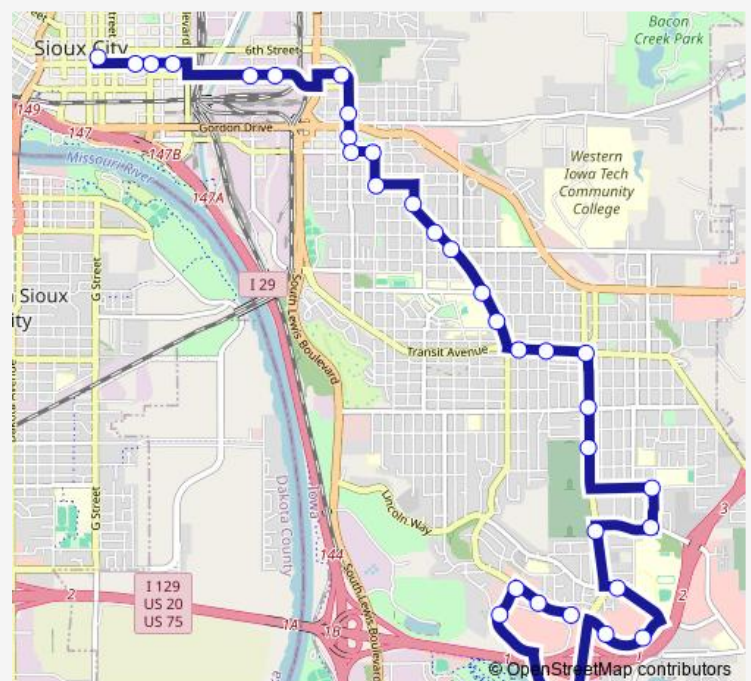

Morningside Ave & Nicolett St

Morningside Ave & Lakeport St

Lakeport St & Glenn Ave

Route schedule

MLK Transportation Center — Sergeant Rd and Hardees

Monday 06:30-17:30

Tuesday 06:30-17:30

Wednesday 06:30-17:30

Thursday 06:30-17:30

Friday 06:30-17:30

Saturday 07:30-17:30

Sunday —

Route info

Direction: MLK Transportation Center

Stops: 33

Trip Duration: 0 hour 29 min

Sergeant Road and Starbucks

Southern Hills Dr & Southern Square - Hobby Lobby

Southern Hills Dr & Hickory Ln

Southern Hills Dr & Sergeant Rd

Sergeant Rd & South Lancelot Lane

Sergeant Rd and Hardees

Direction

Tuesday 06:59-16:59

Wednesday 06:59-16:59

Thursday 06:59-16:59

Friday 06:59-16:59

Saturday 07:59-16:59

Sunday —

Route info

Direction: Sergeant Rd and Hardees