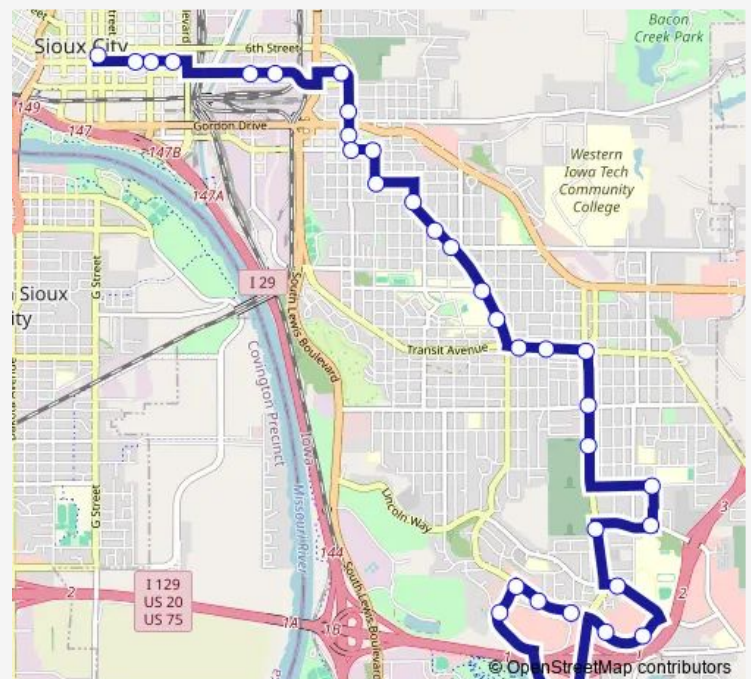

Lakeport St & Glenn Ave

### Route schedule

MLK Transportation Center — Sergeant Rd and Hardees

Monday 06:30-17:30

Tuesday 06:30-17:30

Wednesday 06:30-17:30

Thursday 06:30-17:30

Friday 06:30-17:30

Saturday 07:30-17:30

### Route info

Direction: MLK Transportation Center

Stops: 33

Trip Duration: 0 hour 29 min

1 — Southern Hills

Lakeport St & Myers Ave

Lorraine Ave & Olive St (East M School)

Olive St & Sunnybrook Ave - East High